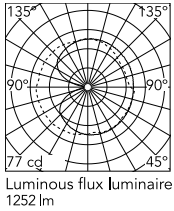

Schematic light drawing

Photometric

Lighting type	Total
Light distribution	Asymmetric

Electrical

Insulation class	II
Frequency (Hz)	50/60
Main voltage (Vac)	220-240
LED voltage Vf (Vdc)	null
Dimmable	Yes
Dimming interface	Dimmer Integrated
Plug type	Type C
Batteries inside	No
Charging min time	No