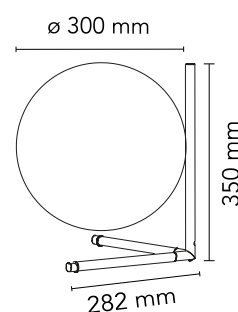

Are you a professional and your project needs consulting and support?

[BOOK AN APPOINTMENT](#)

Main specifications

EAN	8059607002902
Mounting	Table
Environments	Indoor dry location
Light Source Type	Bulb
Lamp category	Halogen
Lamp holders	E27
Ilcos	HSGS
Number of heads	1
Power (W)	205

Physical

Colour	Black
Net weight (kg)	2.35
Package volume (m3)	0.07
IP internal	20

Download

[Mounting instructions](#) PDF

[Spare Parts](#) PDF

Photometric Files

[LDT / IES](#) LDT

Technical Drawings