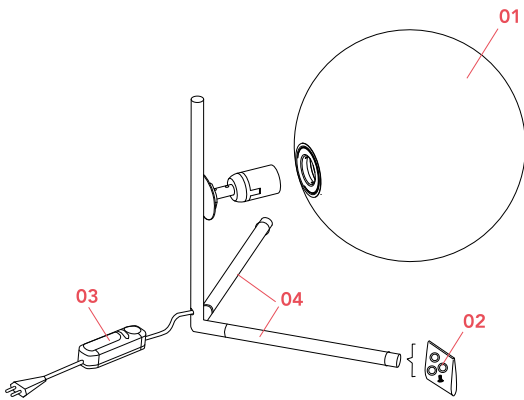

RF26259

LED Lamp 18W E27 2700K
Dimmable

NOT INCLUDED

RF32289

LED Lamp E27 15W 3000K T38

Spare Parts

- | | | |
|-----|--|-----------|
| 01. | IC Lights 2 diffuser for black version | F3137030A |
| 02. | Gasket and foot kit | RF3160500 |
| 04. | Lower black leg | RF27824 |