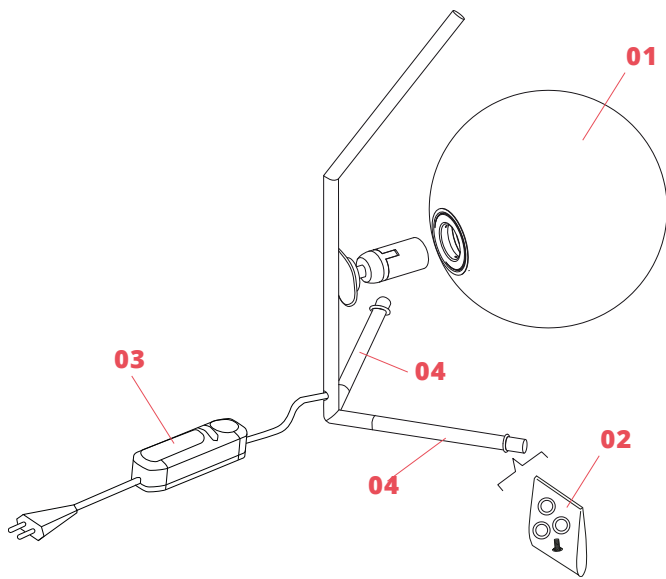

RF32767

LED Lamp 9W E14 220-240V
2700K T28

NOT INCLUDED

RF32768

LED Lamp 9W E14 220-240V
3000K T28

Spare Parts

- | | | |
|-----|---|-----------|
| 01. | IC Lights 1 diffuser for chrome version | F3136057 |
| 02. | Gasket and foot kit for ic high-low | RF3160400 |
| 04. | Lower chrome leg | RF23805 |