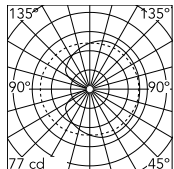

Schematic light drawing

Photometric

Lighting type	Total
Light distribution	Asymmetric

Electrical

Insulation class	II
Frequency (Hz)	50/60
Main voltage (Vac)	220-240
LED voltage Vf (Vdc)	null
Dimmable	Yes
Dimming interface	Dimmer Integrated
Plug type	Type C
Batteries inside	No
Charging min time	No