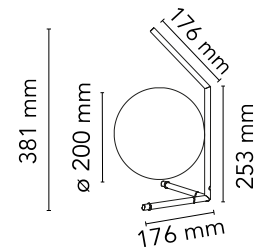

Are you a professional and your project needs consulting and support?

[BOOK AN APPOINTMENT](#)

Main specifications

EAN	8059607002797
Mounting	Table
Environments	Indoor dry location
Light Source Type	Bulb
Lamp category	Halogen
Lamp holders	E14
Iicos	HSGS
Number of heads	1
Power (W)	60

Physical

Colour	Chrome
Length (mm)	200
Net weight (kg)	1.4
Package volume (m3)	0.04
IP internal	20

Download

[Mounting instructions](#) PDF

[Spare Parts](#) PDF

Photometric Files

[LDT / IES](#) LDT

Technical Drawings