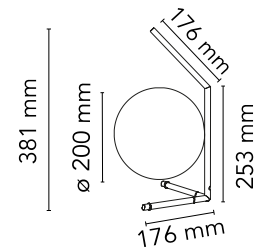

Are you a professional and your project needs consulting and support?

[BOOK AN APPOINTMENT](#)

Main specifications

| | |
|-------------------|---------------------|
| EAN | 8059607002773 |
| Mounting | Table |
| Environments | Indoor dry location |
| Light Source Type | Bulb |
| Lamp category | Halogen |
| Lamp holders | E14 |
| Ilcos | HSGS |
| Number of heads | 1 |
| Power (W) | 60 |

Physical

| | |
|---------------------|-------|
| Colour | Black |
| Length (mm) | 200 |
| Net weight (kg) | 1.4 |
| Package volume (m3) | 0.04 |
| IP internal | 20 |

Download

[Mounting instructions](#) PDF