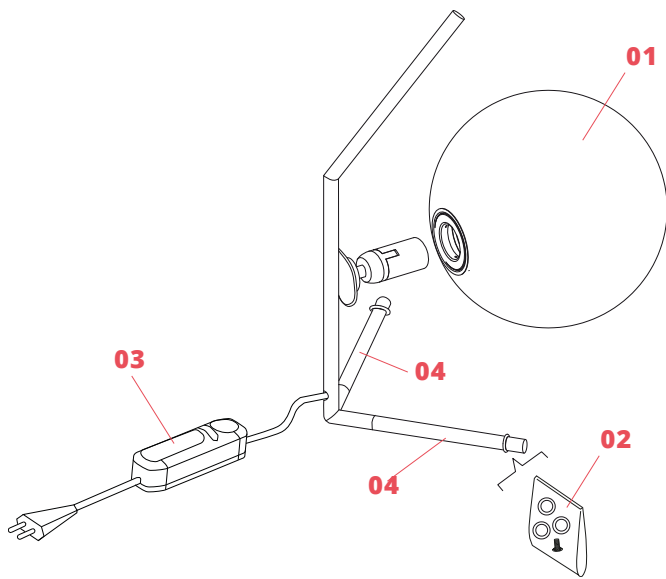

RF32290

LED Lamp E14 8W 2700K T28

NOT INCLUDED

RF32767

LED Lamp 9W E14 220-240V
2700K T28

Spare Parts

- | | | |
|-----|--|-----------|
| 01. | IC Lights 1 diffuser for black version | F3136030A |
| 02. | Gasket and foot kit for ic high-low | RF3160400 |
| 04. | Lower black leg | RF27823 |