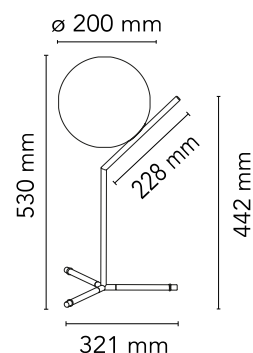

Are you a professional and your project needs consulting and support?

[BOOK AN APPOINTMENT](#)

Main specifications

EAN	8059607002667
Mounting	Table
Environment	Indoor dry location
Light source type	Bulb
Lamp category	Halogen
Lamp holder	E14
Iicos	HSGS
Number of heads	1
Power (W)	60

Physical

Colour	Brass
Net weight (kg)	1.2
IP	20
IP external	20

Download

[Mounting instructions](#)  PDF

[Spare Parts](#)  PDF

Photometric Files

[LDT / IES](#)  LDT

Technical Drawings

[2D](#)  ZIP

[3D](#)  ZIP

Schematic light drawing

Luminous flux luminaire
689 lm

The above drawing is for
illustrative purposes only and
refers to product code:
F31700WIC_T1_HIGH_8W-LED

Photometric

Lighting type	Total
Light distribution	Asymmetric