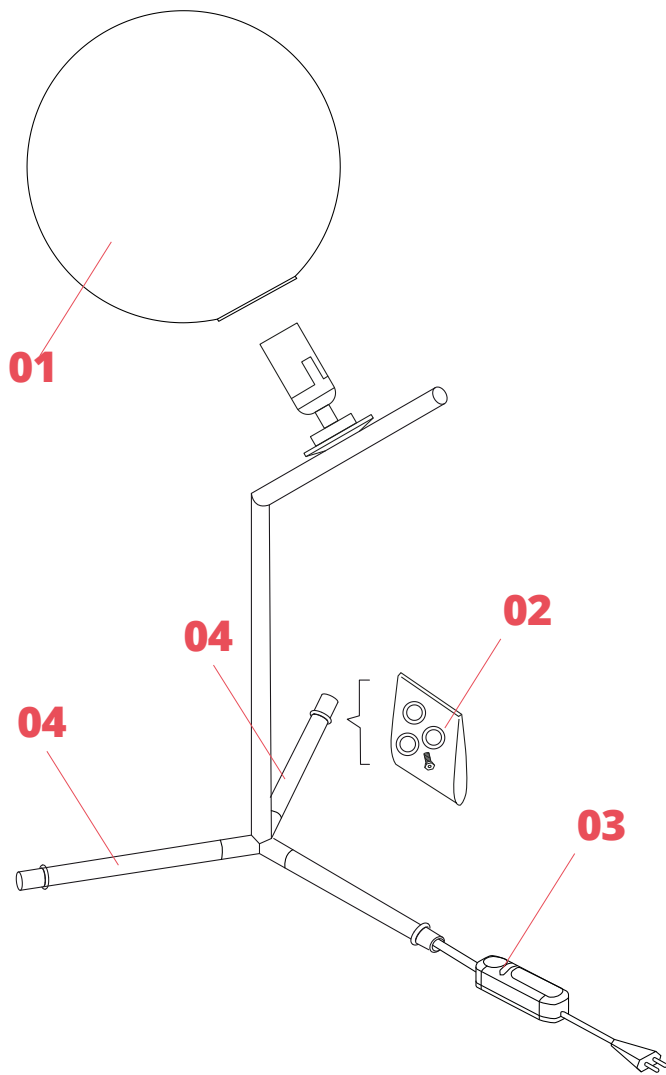

RF32767

LED Lamp 9W E14 220-240V
2700K T28

NOT INCLUDED

RF32768

LED Lamp 9W E14 220-240V
3000K T28

Spare Parts

- | | | |
|-----|--|-----------|
| 01. | IC Lights 1 diffuser for brass version | F3136059 |
| 02. | Gasket and foot kit for ic high-low | RF3160400 |
| 04. | Lower brass leg | RF23317 |