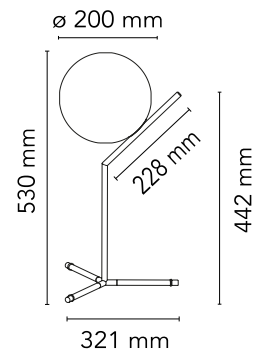

Are you a professional and your project needs consulting and support?

[BOOK AN APPOINTMENT](#)

Main specifications

EAN	8059607002667
Mounting	Table
Environments	Indoor dry location
Light Source Type	Bulb
Lamp category	Halogen
Lamp holders	E14
Ilcos	HSGS
Number of heads	1
Power (W)	60

Physical

Colour	Brass
Net weight (kg)	1.2
Package volume (m3)	0.04
IP internal	20

Download

[Mounting instructions](#) PDF

[Spare Parts](#) PDF

Photometric Files

[LDT / IES](#) LDT

Technical Drawings