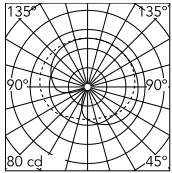

Physical

Colour	Brass
Net weight (kg)	1.2
IP	20
IP external	20

Download

[Mounting instructions](#)  PDF

[Spare Parts](#)  PDF

Photometric Files

[LDT / IES](#)  LDT

Technical Drawings

[2D](#)  ZIP

[3D](#)  ZIP

Schematic light drawing

Luminous flux luminaire
689 lm

The above drawing is for
illustrative purposes only and
refers to product code:
F31700WIC_T1_HIGH_8W-LED

Photometric

Lighting type	Total
Light distribution	Asymmetric