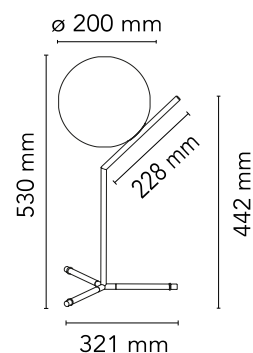

### Main specifications

EAN	8059607002650
Mounting	Table
Environments	Indoor dry location
Light Source Type	Bulb
Lamp category	Halogen
Lamp holders	E14
Ilcos	HSGS
Number of heads	1
Power (W)	60

### Physical

Colour	Chrome
Net weight (kg)	1.4
Package volume (m3)	0.04
IP internal	20