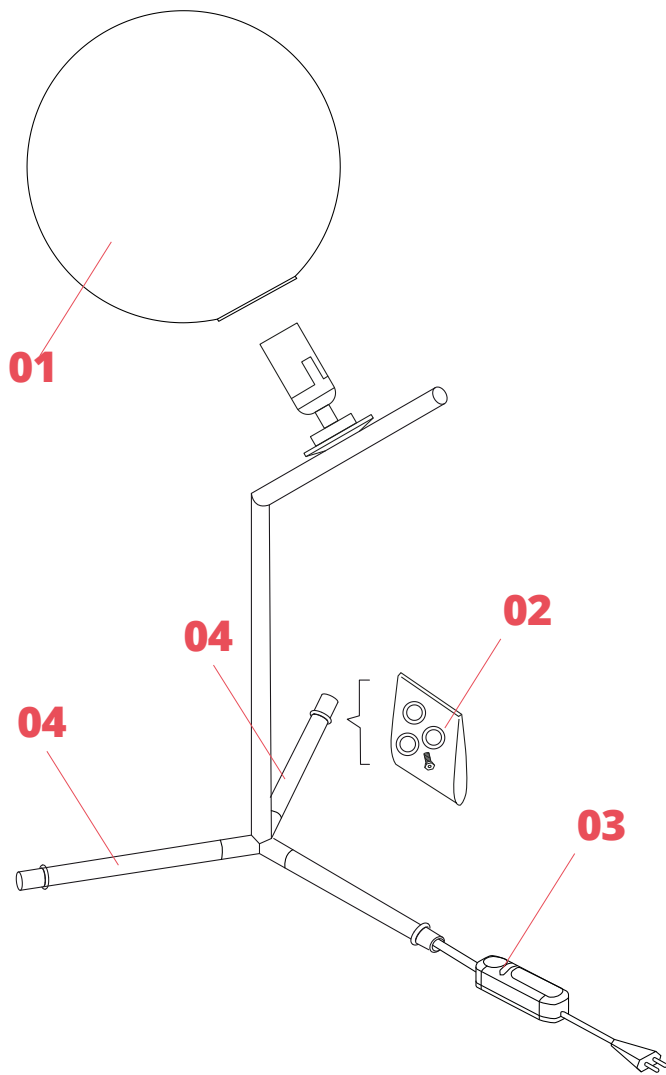

RF32290

LED Lamp E14 8W 2700K T28

NOT INCLUDED

RF32767

LED Lamp 9W E14 220-240V
2700K T28

Spare Parts

- | | | |
|-----|--|-----------|
| 01. | IC Lights 1 diffuser for black version | F3136030A |
| 02. | Gasket and foot kit for ic high-low | RF3160400 |
| 04. | Lower black leg | RF27823 |