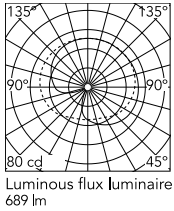

Schematic light drawing

Photometric

Lighting type	Total
Light distribution	Asymmetric

Electrical

Insulation class	II
Frequency (Hz)	50/60
Main voltage (Vac)	220-240
LED voltage Vf (Vdc)	null
Dimmable	Yes
Dimming interface	Dimmer Integrated
Plug type	Type C
Batteries inside	No
Charging min time	No