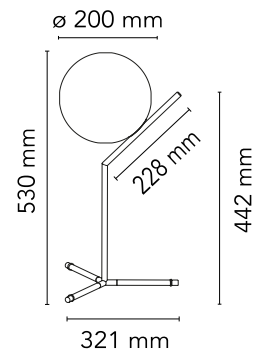

Are you a professional and your project needs consulting and support?

[BOOK AN APPOINTMENT](#)

Main specifications

EAN	8059607002636
Mounting	Table
Environments	Indoor dry location
Light Source Type	Bulb
Lamp category	Halogen
Lamp holders	E14
Ilcos	HSGS
Number of heads	1
Power (W)	60

Physical

Colour	Black
Net weight (kg)	1.4
Package volume (m3)	0.04
IP internal	20

Download

[Mounting instructions](#) PDF

[Spare Parts](#) PDF

Photometric Files

[LDT / IES](#) LDT

Technical Drawings