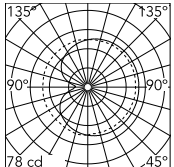

Schematic light drawing

Luminous flux Luminaire
3515 lm

Photometric

Lighting type	Indirect, Direct
Light distribution	Asymmetric

Electrical

Insulation class	I
Frequency (Hz)	50/60
Main voltage (Vac)	220-240
Dimmable	Yes
Dimming interface	Dimmer Integrated
Plug type	Type C
Batteries inside	No