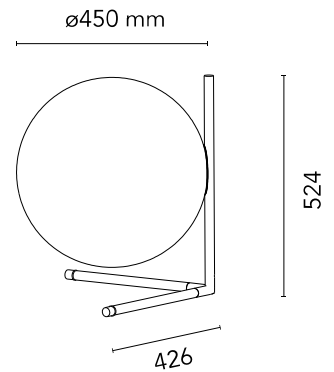

### Physical

Colour	Brass
Length (mm)	480
Cord colour	Black
Cord length (mm)	2000
Net weight (kg)	7.4
Package volume (m3)	0.22
IP internal	20

## Schematic light drawing

Luminous flux Luminaire  
3515 lm