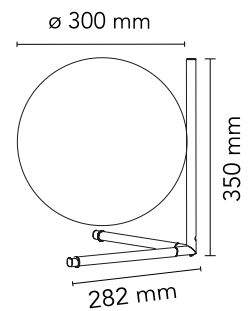

Are you a professional and your project needs consulting and support?

[BOOK AN APPOINTMENT](#)

Main specifications

EAN	8059607002933
Mounting	Table
Environments	Indoor dry location
Light Source Type	Bulb
Lamp category	Halogen
Lamp holders	E27
Ilcos	HSGS
Number of heads	1
Power (W)	150

Physical

Colour	Brass
Length (mm)	300
Net weight (kg)	2.4
Package volume (m3)	0.07
IP internal	20

Download

[Mounting instructions](#) PDF

[Spare Parts](#) PDF

Photometric Files

[LDT / IES](#) LDT

Technical Drawings

[2D](#) ZIP

[3D](#) ZIP

[Bim](#) ZIP

Schematic light drawing

Luminous flux Luminaire
1252 lm

Photometric

Lighting type	Total
Light distribution	Asymmetric
Extreme cut off	No

Electrical