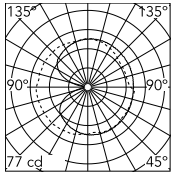

Physical

Colour	Brass
Length (mm)	300
Net weight (kg)	2.4
Package volume (m3)	0.07
IP internal	20

Download

[Mounting instructions](#) PDF

[Spare Parts](#) PDF

Photometric Files

[LDT / IES](#) LDT

Technical Drawings

[2D](#) ZIP

[3D](#) ZIP

[Bim](#) ZIP

Schematic light drawing

Luminous flux Luminaire
1252 lm

Photometric

Lighting type	Total
Light distribution	Asymmetric
Extreme cut off	No

Electrical