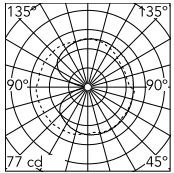

Schematic light drawing

Photometric

Lighting type	Total
Light distribution	Asymmetric
Extreme cut off	No

Electrical

Insulation class	II
Frequency (Hz)	50/60
Main voltage (Vac)	220-240
Dimmable	Yes
Dimming interface	Dimmer Integrated
Plug type	Type C
Batteries inside	No