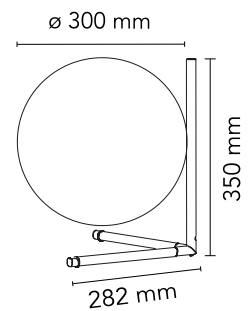

Are you a professional and your project needs consulting and support?

[BOOK AN APPOINTMENT](#)

Main specifications

EAN	8059607002926
Mounting	Table
Environments	Indoor dry location
Light source type	Bulb
Light sources included	No
Lamp category	Halogen
Lamp holders	E27
Icos	HSGS
Number of lamps	1
Power (W)	150

Physical

Colour	Chrome
Length (mm)	300
Cord colour	Black
Net weight (kg)	2.35
Package volume (m3)	0.07
IP internal	20

Download

[Mounting instructions](#)  PDF

Photometric Files

[LDT / IES](#)  LDT

Technical Drawings