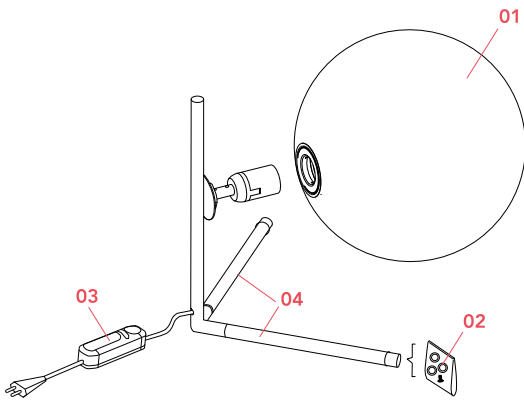

Physical

Colour	Chrome
Length (mm)	300
Cord colour	Black
Net weight (kg)	2.35
Package volume (m3)	0.07
IP internal	20

Download

[Mounting instructions](#)  PDF

Photometric Files

[LDT / IES](#)  LDT

Technical Drawings

RF32288

LED Lamp E27 15W 2700K T38

NOT INCLUDED

RF32289

LED Lamp E27 15W 3000K T38

Spare Parts

- | | | |
|-----|---|-----------|
| 01. | IC Lights 2 diffuser for chrome version | F3137057 |
| 02. | Gasket and foot kit | RF3160500 |
| 03. | Black Dimmer Switch | RF28206 |
| 04. | Lower chrome leg | RF23815 |