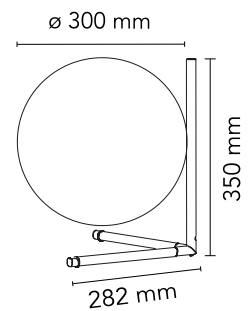

Are you a professional and your project needs consulting and support?

[BOOK AN APPOINTMENT](#)

Main specifications

EAN	8059607002902
Mounting	Table
Environments	Indoor dry location
Light source type	Bulb
Light sources included	No
Lamp category	Halogen
Lamp holders	E27
Icos	HSGS
Number of lamps	1
Power (W)	150

Physical

Colour	Black
Length (mm)	300
Cord colour	Black
Net weight (kg)	2.35
Package volume (m3)	0.07
IP internal	20

Download

[Mounting instructions](#)  PDF

Photometric Files

[LDT / IES](#)  LDT

Technical Drawings