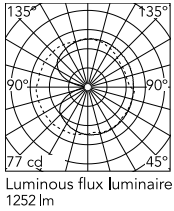

Schematic light drawing

Photometric

Lighting type	Total
Light distribution	Asymmetric
Extreme cut off	No

Electrical

Insulation class	II
Frequency (Hz)	50/60
Main voltage (Vac)	220-240
Dimmable	Yes
Dimming interface	Dimmer Integrated
Plug type	Type C
Batteries inside	No