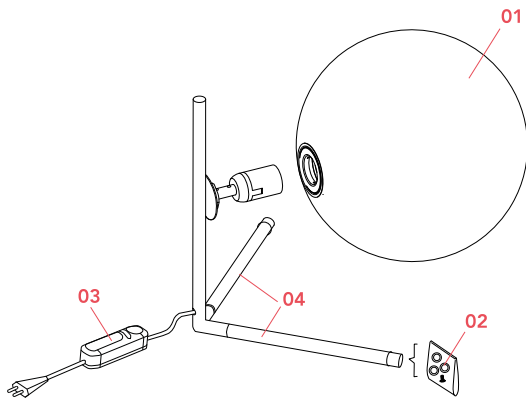

RF32288

LED Lamp E27 15W 2700K T38

NOT INCLUDED

RF32289

LED Lamp E27 15W 3000K T38

Spare Parts

- | | | |
|-----|--|-----------|
| 01. | IC Lights 2 diffuser for black version | F3137030 |
| 02. | Gasket and foot kit | RF3160500 |
| 03. | Black Dimmer Switch | RF28206 |
| 04. | Lower black leg | RF27824 |