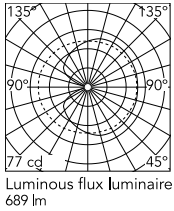

Schematic light drawing

Photometric

Lighting type	Total
Light distribution	Asymmetric
Extreme cut off	No

Electrical

Insulation class	II
Frequency (Hz)	50/60
Main voltage (Vac)	220-240
Dimmable	Yes
Dimming interface	Dimmer Integrated
Plug type	Type C
Batteries inside	No