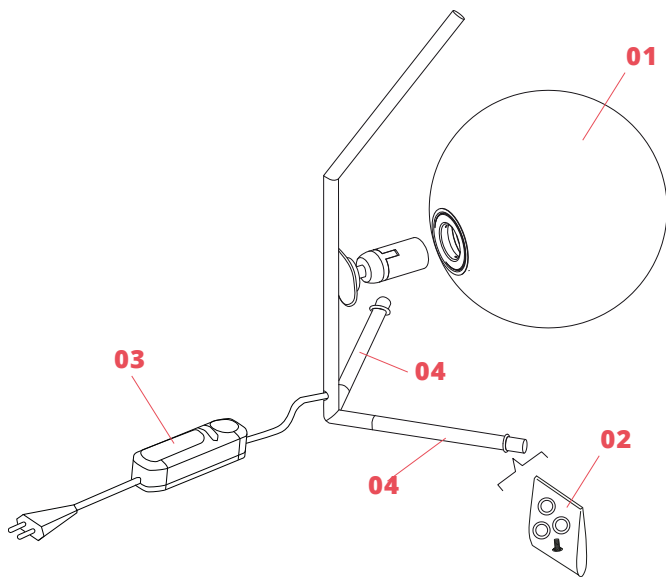

Physical

Colour	Chrome
Length (mm)	200
Cord colour	Black
Net weight (kg)	1.4
Package volume (m3)	0.04
IP internal	20

Download

[Mounting instructions](#) PDF

Photometric Files

[LDT / IES](#) LDT

Technical Drawings

RF32767

LED Lamp 9W E14 220-240V
2700K T28

NOT INCLUDED

RF32768

LED Lamp 9W E14 220-240V
3000K T28

Spare Parts

- | | | |
|-----|---|-----------|
| 01. | IC Lights 1 diffuser for chrome version | F3136057 |
| 02. | Gasket and foot kit for ic high-low | RF3160400 |
| 03. | Black Dimmer Switch | RF28206 |
| 04. | Lower chrome leg | RF23805 |