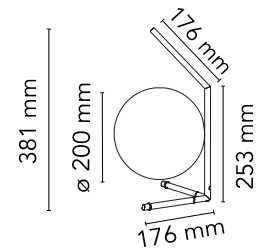

Are you a professional and your project needs consulting and support?

[BOOK AN APPOINTMENT](#)

Main specifications

EAN	8059607002797
Mounting	Table
Environments	Indoor dry location
Light source type	Bulb
Light sources included	No
Lamp category	Halogen
Lamp holders	E14
Icos	HSGS
Number of lamps	1
Power (W)	60

Physical

Colour	Chrome
Length (mm)	200
Cord colour	Black
Net weight (kg)	1.4
Package volume (m3)	0.04
IP internal	20

Download

[Mounting instructions](#) PDF

Photometric Files

[LDT / IES](#) LDT

Technical Drawings