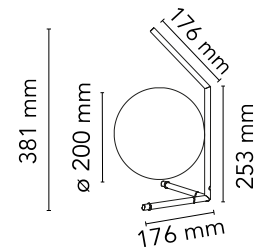

Are you a professional and your project needs consulting and support?

[BOOK AN APPOINTMENT](#)

Main specifications

EAN	8059607002773
Mounting	Table
Environments	Indoor dry location
Light source type	Bulb
Light sources included	No
Lamp category	Halogen
Lamp holders	E14
Icos	HSGS
Number of lamps	1
Power (W)	60

Physical

Colour	Black
Length (mm)	200
Cord colour	Black
Net weight (kg)	1.4
Package volume (m3)	0.04
IP internal	20

Download

[Mounting instructions](#) PDF

Photometric Files

[LDT / IES](#) LDT

Technical Drawings