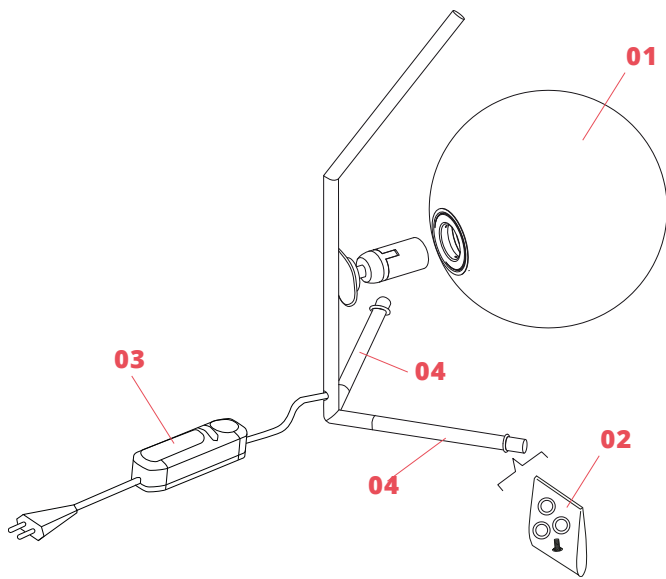

RF32290

LED Lamp E14 8W 2700K T28

NOT INCLUDED

RF32291

LED Lamp E14 8W 3000K T28

Spare Parts

- | | | |
|-----|--|-----------|
| 01. | IC Lights 1 diffuser for black version | F3136030 |
| 02. | Gasket and foot kit for ic high-low | RF3160400 |
| 03. | Black Dimmer Switch | RF28206 |
| 04. | Lower black leg | RF27823 |