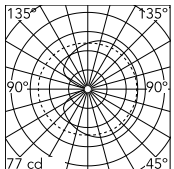

Schematic light drawing

Photometric

Lighting type	Total
Light distribution	Asymmetric
Extreme cut off	No

Electrical

Insulation class	II
Frequency (Hz)	50/60
Main voltage (Vac)	220-240
Dimmable	Yes
Dimming interface	Dimmer Integrated
Plug type	Type C
Batteries inside	No