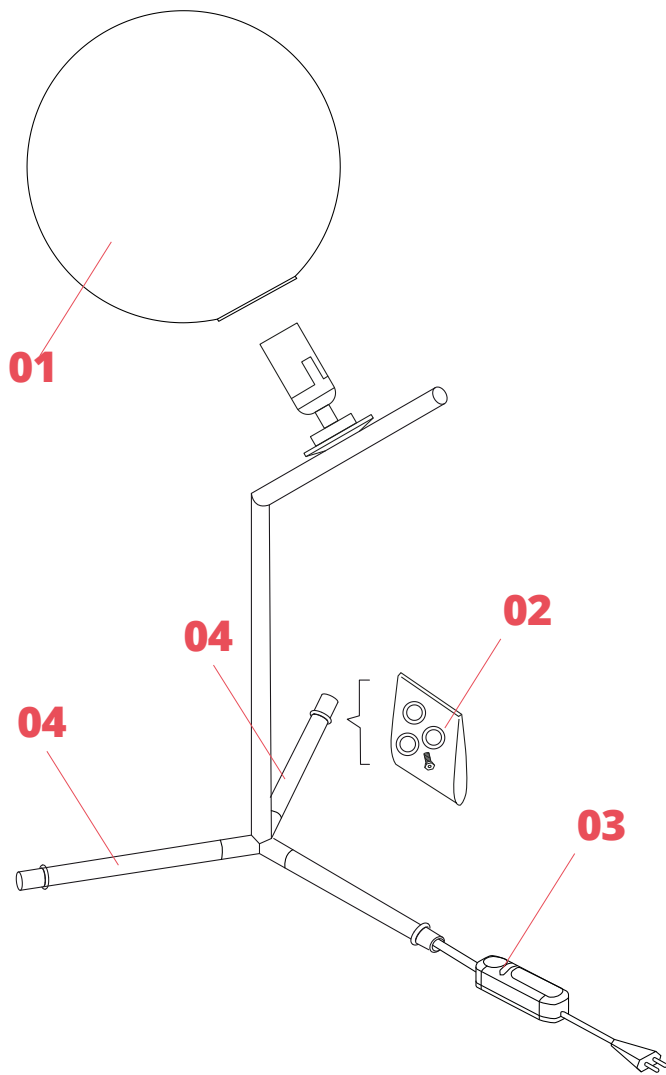

LED Lamp 9W E14 220-240V
3000K T28

Spare Parts

- | | | |
|-----|-------------------------------------|-----------|
| 02. | Gasket and foot kit for ic high-low | RF3160400 |
| 03. | Black Dimmer Switch | RF28206 |
| 04. | Lower brass leg | RF23317 |