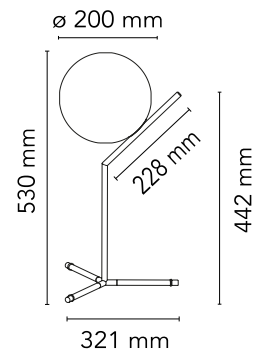

Are you a professional and your project needs consulting and support?

[BOOK AN APPOINTMENT](#)

Main specifications

EAN	8059607002667
Mounting	Table
Environments	Indoor dry location
Light source type	Bulb
Light sources included	No
Lamp category	Halogen
Lamp holders	E14
Icos	HSGS
Number of lamps	1
Power (W)	60

Physical

Colour	Brass
Length (mm)	200
Cord colour	Black
Net weight (kg)	1.2
Package volume (m3)	0.04
IP internal	20

Download

[Mounting instructions](#)  PDF

Photometric Files

[LDT / IES](#)  LDT

Technical Drawings

[2D](#)  ZIP

[3D](#)  ZIP

[Bim](#)  ZIP

IK
07

Schematic light drawing

Photometric

Lighting type	Total
Light distribution	Asymmetric
Extreme cut off	No

Electrical