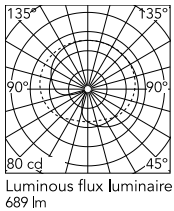

Physical

Colour	Brass
Length (mm)	200
Cord colour	Black
Net weight (kg)	1.2
Package volume (m3)	0.04
IP internal	20

Download

[Mounting instructions](#)  PDF

Photometric Files

[LDT / IES](#)  LDT

Technical Drawings

[2D](#)  ZIP

[3D](#)  ZIP

[Bim](#)  ZIP

IK
07

Schematic light drawing

Photometric

Lighting type	Total
Light distribution	Asymmetric
Extreme cut off	No

Electrical