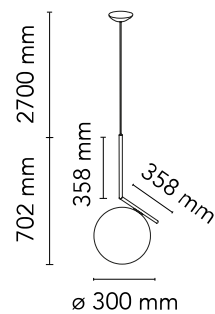

FLOS

F3176057 Chrome

IC Lights Suspension 2

Designed by Michael Anastassiades, 2014

Halogen - 205W

Suspension lamp providing diffused light. Frame in brass, brushed and transparent varnished or chrome steel. Blown glass opal diffuser.

Are you a professional and your project needs consulting and support?

[BOOK AN APPOINTMENT](#)

Main specifications

| | |
|-------------------|---------------------|
| EAN | 8059607003435 |
| Mounting | Suspension |
| Environments | Indoor dry location |
| Light Source Type | Bulb |
| Lamp category | Halogen |
| Lamp holders | E27 |
| Ilcos | HSGS |
| Number of heads | 1 |
| Power (W) | 205 |

Physical

| | |
|---------------------|--------|
| Colour | Chrome |
| Cord length (mm) | 2700 |
| Net weight (kg) | 2.9 |
| Package volume (m3) | 0.1 |
| IP internal | 20 |

Download

[Mounting instructions](#)  PDF