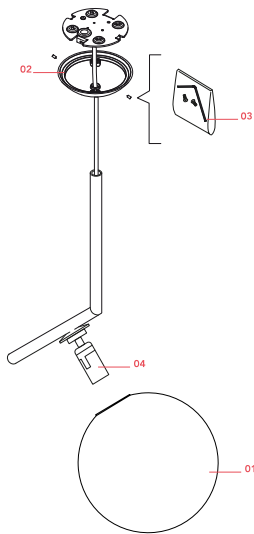

FLOS

F3176057 Chrome

IC Lights Suspension 2

Designed by Michael Anastassiades, 2014

Halogen - 205W

Suspension lamp providing diffused light. Frame in brass, brushed and transparent varnished or chrome steel. Blown glass opal diffuser.

Physical

| | |
|---------------------|--------|
| Colour | Chrome |
| Cord length (mm) | 2700 |
| Net weight (kg) | 2.9 |
| Package volume (m3) | 0.1 |
| IP internal | 20 |

Download

[Mounting instructions](#)  PDF

RF32288

LED Lamp E27 15W 2700K T38

NOT INCLUDED

RF32289

LED Lamp E27 15W 3000K T38

Spare Parts

- | | | |
|-----|---|-----------|
| 01. | IC Lights 2 diffuser for chrome version | F3137057 |
| 02. | S1/S2 chrome ceiling rose assembly | RF3170357 |
| 03. | Kit with screws and allen key | RF3160100 |
| 04. | E27 lamp holder assembly | RF3160200 |