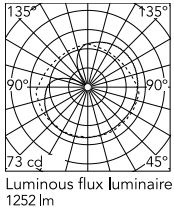

Schematic light drawing

Photometric

Lighting type	Total
Light distribution	Asymmetric

Electrical

Insulation class	I
Frequency (Hz)	50/60
Main voltage (Vac)	220-250
LED voltage Vf (Vdc)	null
Dimmable	Yes
Dimming interface	Remote Dimmable (Dimmer Not Included)
Batteries inside	No
Charging min time	No