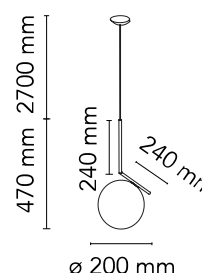

### Physical

Colour	Brass
Cord length (mm)	2700
Net weight (kg)	1.75
Package volume (m3)	0.05
IP internal	20