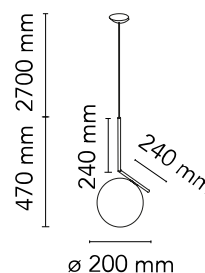

### Physical

Colour	Chrome
Cord length (mm)	2700
Net weight (kg)	1.95
Package volume (m3)	0.05
IP internal	20