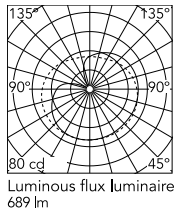

Schematic light drawing

Photometric

Lighting type	Total
Light distribution	Asymmetric

Electrical

Insulation class	I
Frequency (Hz)	50/60
Main voltage (Vac)	220-250
LED voltage Vf (Vdc)	null
Dimmable	Yes
Dimming interface	Remote Dimmable (Dimmer Not Included)
Batteries inside	No
Charging min time	No