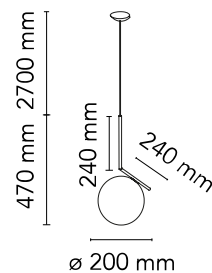

Are you a professional and your project needs consulting and support?

[BOOK AN APPOINTMENT](#)

Main specifications

EAN	8059607003305
Mounting	Suspension
Environments	Indoor dry location
Light Source Type	Bulb
Lamp category	Halogen
Lamp holders	E14
Ilcos	HSGS
Number of heads	1
Power (W)	60

Physical

Colour	Black
Cord length (mm)	2700
Net weight (kg)	1.95
Package volume (m3)	0.05
IP internal	20

Download

[Mounting instructions](#) PDF

[Spare Parts](#) PDF

Photometric Files

[LDT / IES](#) LDT

Technical Drawings