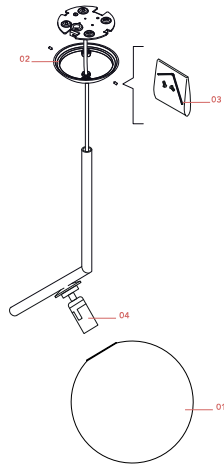

Physical

Colour	Black
Cord length (mm)	2700
Net weight (kg)	1.95
Package volume (m3)	0.05
IP internal	20

Download

[Mounting instructions](#) PDF

[Spare Parts](#) PDF

Photometric Files

[LDT / IES](#) LDT

Technical Drawings

RF32767

LED Lamp 9W E14 220-240V
2700K T28

NOT INCLUDED

RF32768

LED Lamp 9W E14 220-240V
3000K T28

Spare Parts

- | | | |
|-----|--|-----------|
| 01. | IC Lights 1 diffuser for black version | F3136030A |
| 02. | S1/S2 black ceiling rose assembly | RF3170330 |
| 03. | Kit with screws and allen key | RF3160100 |
| 04. | E14 lamp holder assembly | RF3170100 |