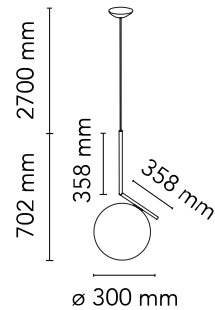

### Main specifications

Mounting	Suspension
Environments	Indoor dry location
Light Source Type	Bulb
Lamp category	Halogen
Lamp holders	E27
Iicos	HSGS
Number of heads	1
Power (W)	205

### Physical

Colour	Brass
Length (mm)	300
Cord length (mm)	2700
Canopy dimension (mm)	32
Canopy width (mm)	113
Net weight (kg)	2.95
Package volume (m3)	0.1
IP internal	20

## Schematic light drawing

Luminous flux Luminaire  
1252 lm