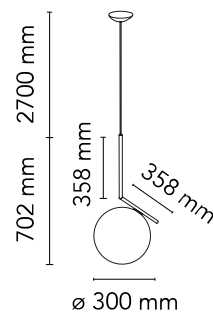

FLOS

F3176057 Chrome

IC Lights S2

Designed by Michael Anastassiades, 2014

Halogen - 205W

Suspension lamp providing diffused light. Frame in brass, chrome or black. Blown glass opal diffuser.

Are you a professional and your project needs consulting and support?

[BOOK AN APPOINTMENT](#)

Main specifications

Mounting	Suspension
Environments	Indoor dry location
Light Source Type	Bulb
Lamp category	Halogen
Lamp holders	E27
Iicos	HSGS
Number of heads	1
Power (W)	205

Physical

Colour	Chrome
Length (mm)	300
Cord length (mm)	2700
Canopy dimension (mm)	32
Canopy width (mm)	113
Net weight (kg)	2.9
Package volume (m3)	0.1
IP internal	20

Download

[Mounting instructions](#) PDF