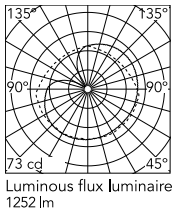

Schematic light drawing

Photometric

Lighting type	Total
Light distribution	Asymmetric
Extreme cut off	No

Electrical

Insulation class	I
Frequency (Hz)	50/60
Main voltage (Vac)	220-250
LED voltage Vf (Vdc)	null
Dimmable	Yes
Dimming interface	Remote Dimmable (Dimmer Not Included)
Batteries inside	No