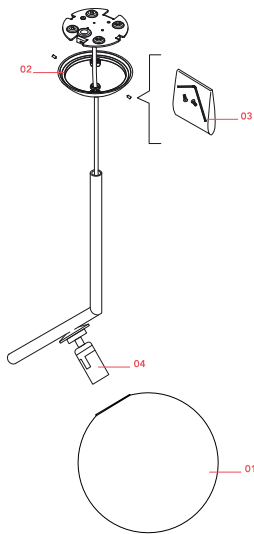

FLOS

F3176057 Chrome

IC Lights S2

Designed by Michael Anastassiades, 2014

Halogen - 205W

Suspension lamp providing diffused light. Frame in brass, chrome or black. Blown glass opal diffuser.

Are you a professional and your project needs consulting and support?

Physical

Colour	Chrome
Length (mm)	300
Cord length (mm)	2700
Canopy dimension (mm)	32
Canopy width (mm)	113
Net weight (kg)	2.9
Package volume (m3)	0.1
IP internal	20

Download

[Mounting instructions](#) PDF

RF32288

LED Lamp E27 15W 2700K T38

NOT INCLUDED

RF32289

LED Lamp E27 15W 3000K T38

Spare Parts

- | | | |
|-----|---|-----------|
| 01. | IC Lights 2 diffuser for chrome version | F3137057 |
| 02. | S1/S2 chrome ceiling rose assembly | RF3170357 |
| 03. | Kit with screws and allen key | RF3160100 |
| 04. | E27 lamp holder assembly | RF3160200 |