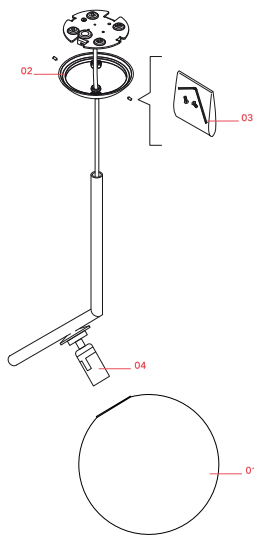

Spare Parts

01.	IC Lights 2 diffuser for black version	F3137030
02.	S1/S2 black ceiling rose assembly	RF3170330
03.	Kit with screws and allen key	RF3160100
04.	E27 lamp holder assembly	RF3160200