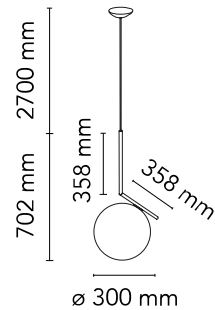

### Physical

Colour	Black
Length (mm)	300
Cord colour	Black
Cord length (mm)	2700
Canopy colour	Black
Canopy length/diameter (mm)	113
Canopy height (mm)	32
Net weight (kg)	2.9
Package volume (m3)	0.1
IP internal	20

## Schematic light drawing

Luminous flux Luminaire  
1252 lm