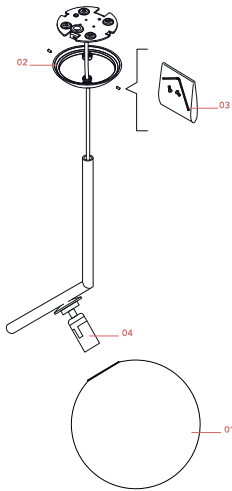

FLOS

F3175059 Brass

IC Lights S1

Designed by Michael Anastassiades, 2014

Halogen - 60W

Suspension lamp providing diffused light. Frame in brass, chrome, red burgundy or black. Blown glass opal diffuser.

Are you a professional and your project needs consulting and support?

Colour	Brass
Length (mm)	200
Cord length (mm)	2700
Canopy dimension (mm)	32
Canopy width (mm)	113
Net weight (kg)	1.75
Package volume (m3)	0.05
IP internal	20

Download

[Mounting instructions](#) PDF

[Spare Parts](#) PDF

RF32767

LED Lamp 9W E14 220-240V
2700K T28

NOT INCLUDED

RF32768

LED Lamp 9W E14 220-240V
3000K T28

Spare Parts

- | | | |
|-----|--|-----------|
| 01. | IC Lights 1 diffuser for brass version | F3136059 |
| 02. | S1/S2 brass ceiling rose assembly | RF3170359 |
| 03. | Kit with screws and allen key | RF3160100 |
| 04. | E14 lamp holder assembly | RF3170100 |