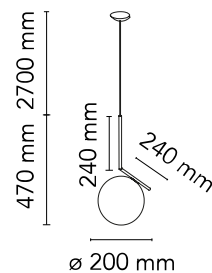

FLOS

F3175059 Brass

IC Lights S1

Designed by Michael Anastassiades, 2014

Halogen - 60W

Suspension lamp providing diffused light. Frame in brass, chrome, red burgundy or black. Blown glass opal diffuser.

Are you a professional and your project needs consulting and support?

[BOOK AN APPOINTMENT](#)

Main specifications

Mounting	Suspension
Environments	Indoor dry location
Light Source Type	Bulb
Lamp category	Halogen
Lamp holders	E14
Iicos	HSGS
Number of heads	1
Power (W)	60

Physical

Colour	Brass
Length (mm)	200
Cord length (mm)	2700
Canopy dimension (mm)	32
Canopy width (mm)	113
Net weight (kg)	1.75
Package volume (m3)	0.05
IP internal	20

Download

[Mounting instructions](#) PDF

[Spare Parts](#) PDF