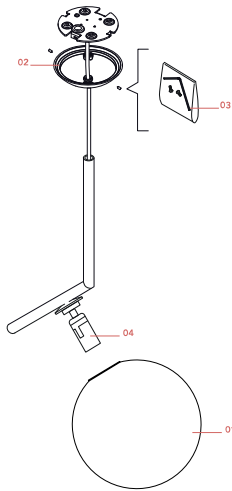

FLOS

F3175057 Chrome

IC Lights S1

Designed by Michael Anastassiades, 2014

Halogen - 60W

Suspension lamp providing diffused light. Frame in brass, chrome or black. Blown glass opal diffuser.

Are you a professional and your project needs consulting and support?

Colour	Chrome
Length (mm)	200
Cord length (mm)	2700
Canopy dimension (mm)	32
Canopy width (mm)	113
Net weight (kg)	1.95
Package volume (m3)	0.05
IP internal	20

Download

[Mounting instructions](#) PDF

[Spare Parts](#) PDF

RF32767

LED Lamp 9W E14 220-240V
2700K T28

NOT INCLUDED

RF32768

LED Lamp 9W E14 220-240V
3000K T28

Spare Parts

- | | | |
|-----|---|-----------|
| 01. | IC Lights 1 diffuser for chrome version | F3136057 |
| 02. | S1/S2 chrome ceiling rose assembly | RF3170357 |
| 03. | Kit with screws and allen key | RF3160100 |
| 04. | E14 lamp holder assembly | RF3170100 |