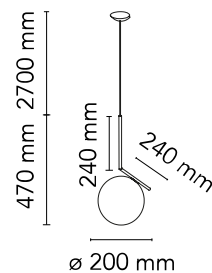

FLOS

F3175057 Chrome

IC Lights S1

Designed by Michael Anastassiades, 2014

Halogen - 60W

Suspension lamp providing diffused light. Frame in brass, chrome or black. Blown glass opal diffuser.

Are you a professional and your project needs consulting and support?

[BOOK AN APPOINTMENT](#)

Main specifications

Mounting	Suspension
Environments	Indoor dry location
Light Source Type	Bulb
Lamp category	Halogen
Lamp holders	E14
Iicos	HSGS
Number of heads	1
Power (W)	60

Physical

Colour	Chrome
Length (mm)	200
Cord length (mm)	2700
Canopy dimension (mm)	32
Canopy width (mm)	113
Net weight (kg)	1.95
Package volume (m3)	0.05
IP internal	20

Download

[Mounting instructions](#) PDF

[Spare Parts](#) PDF