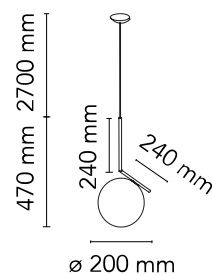

FLOS

■ F3175030 Black

IC Lights S1

Designed by Michael Anastassiades, 2014

Halogen - 60W

Suspension lamp providing diffused light. Frame in brass, chrome or black. Blown glass opal diffuser.

Are you a professional and your project needs consulting and support?

[BOOK AN APPOINTMENT](#)

Main specifications

Mounting	Suspension
Environments	Indoor dry location
Light Source Type	Bulb
Lamp category	Halogen
Lamp holders	E14
Iicos	HSGS
Number of heads	1
Power (W)	60

Physical

Colour	Black
Length (mm)	200
Cord length (mm)	2700
Canopy dimension (mm)	32
Canopy width (mm)	113
Net weight (kg)	1.95
Package volume (m3)	0.05
IP internal	20

Download

[Mounting instructions](#) PDF

[Spare Parts](#) PDF