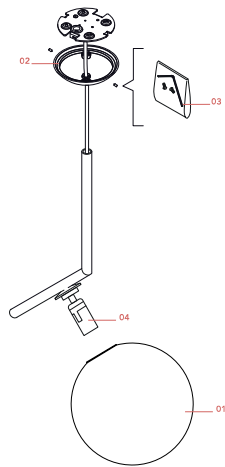

Colour	Black
Length (mm)	200
Cord length (mm)	2700
Canopy dimension (mm)	32
Canopy width (mm)	113
Net weight (kg)	1.95
Package volume (m3)	0.05
IP internal	20

Download

[Mounting instructions](#) PDF

[Spare Parts](#) PDF

RF32767

LED Lamp 9W E14 220-240V
2700K T28

NOT INCLUDED

RF32768

LED Lamp 9W E14 220-240V
3000K T28

Spare Parts

- | | | |
|-----|-----------------------------------|-----------|
| 02. | S1/S2 black ceiling rose assembly | RF3170330 |
| 03. | Kit with screws and allen key | RF3160100 |
| 04. | E14 lamp holder assembly | RF3170100 |