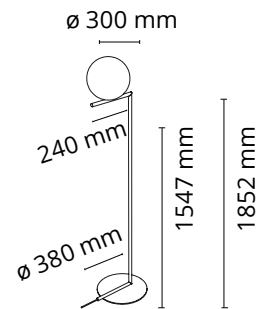

FLOS

F3174059 Brass

IC Lights Floor 2

Designed by Michael Anastassiades, 2014

Halogen - 205W

Floor lamp providing diffused light. Frame in brass, brushed and transparent varnished or chrome steel. Blown glass opal diffuser. Dimmer on the power chord.

Are you a professional and your project needs consulting and support?

[BOOK AN APPOINTMENT](#)

Main specifications

EAN	8059607003213
Mounting	Floor
Environment	Indoor dry location
Light source type	Bulb
Lamp category	Halogen
Lamp holder	E27
Iicos	HSGS
Number of heads	1
Power (W)	205

Physical

Colour	Brass
Net weight (kg)	8.35
Package volume (m3)	0.19
IP	20

Download

[Mounting instructions](#) PDF

[Spare Parts](#) PDF

Photometric Files

[LDT / IES](#) LDT

Technical Drawings