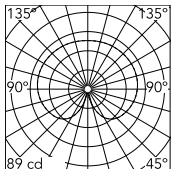

Schematic light drawing

Luminous flux Luminaire
1252 lm

Photometric

Lighting type	Total
Light distribution	Roto symmetric

Electrical

Insulation class	II
Frequency (Hz)	50/60
Main voltage (Vac)	220-240
LED voltage Vf (Vdc)	null
Dimmable	Yes
Dimming interface	Dimmer Integrated
Plug type	Type C
Batteries inside	No