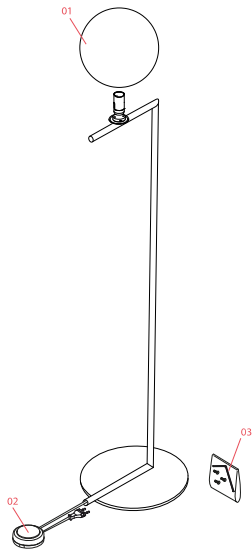

Spare Parts

01.	IC Lights 2 diffuser for chrome version	F3137057
02.	Led rondo' dimmer 220/240v 40-250w 4-100w	RF28045
03.	Screw kit with allen key for base assembly	RF3130100

DOWNLOAD