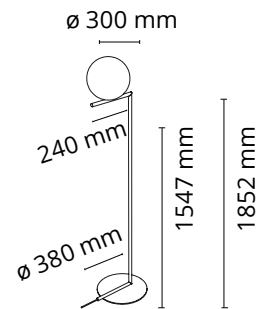

### Main specifications

EAN	8059607003206
Mounting	Floor
Environments	Indoor dry location
Light Source Type	Bulb
Lamp category	Halogen
Lamp holders	E27
Ilcos	HSGS
Number of heads	1
Power (W)	205

### Physical

Colour	Chrome
Length (mm)	380
Net weight (kg)	8.3
Package height (mm)	0
Package width (mm)	0
Package length (mm)	0
Package volume (m3)	0.19
IP internal	20

## Schematic light drawing

Luminous flux Luminaire  
1252 lm