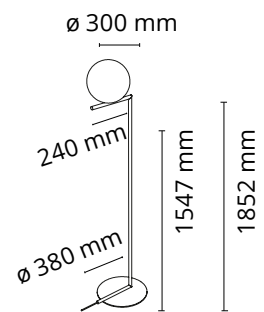

### Main specifications

EAN	8059607003206
Mounting	Floor
Environments	Indoor dry location
Light Source Type	Bulb
Lamp category	Halogen
Lamp holders	E27
Ilcos	HSGS
Number of heads	1
Power (W)	205

### Physical

Colour	Chrome
Net weight (kg)	8.3
Package volume (m3)	0.19
IP internal	20