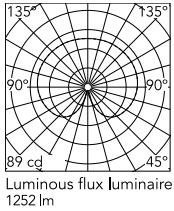

Schematic light drawing

Photometric

Lighting type	Total
Light distribution	Roto symmetric

Electrical

Insulation class	II
Frequency (Hz)	50/60
Main voltage (Vac)	220-240
Plug type	Type C
Batteries inside	No
Charging min time	No