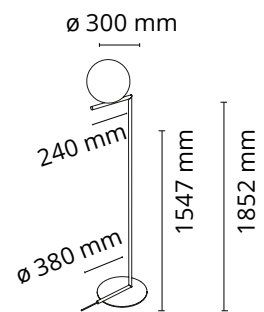

Are you a professional and your project needs consulting and support?

[BOOK AN APPOINTMENT](#)

Main specifications

EAN	8059607003190
Mounting	Floor
Environment	Indoor dry location
Light source type	Bulb
Lamp category	Halogen
Lamp holder	E27
Iicos	HSGS
Number of heads	1
Power (W)	205

Physical

Colour	Red Burgundy
Net weight (kg)	8.3
Package volume (m3)	0.19
IP	20

Download

[Mounting instructions](#) PDF

[Spare Parts](#) PDF

Photometric Files

[LDT / IES](#) LDT

Technical Drawings