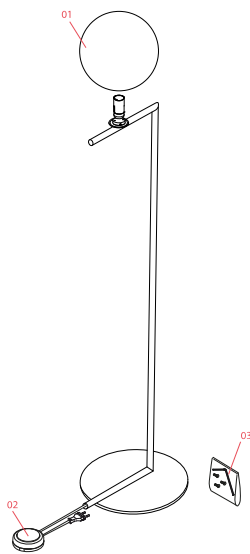

FLOS

■ F3174030 Black

IC Lights Floor 2

Designed by Michael Anastassiades, 2014

Halogen - 205W

Floor lamp providing diffused light. Frame in brass, brushed and transparent varnished or chrome steel. Blown glass opal diffuser. Dimmer on the power chord.

RF32288

LED Lamp E27 15W 2700K T38

NOT INCLUDED

RF32289

LED Lamp E27 15W 3000K T38

Spare Parts

- | | | |
|-----|--|-----------|
| 01. | IC Lights 2 diffuser for black version | F3137030A |
| 02. | Led rondo' dimmer 220/240v 40-250w 4-100w | RF28045 |
| 03. | Screw kit with allen key for base assembly | RF3130100 |