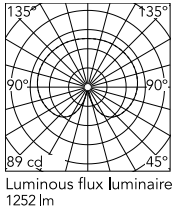

Schematic light drawing

Photometric

Lighting type	Total
Light distribution	Roto symmetric

Electrical

Insulation class	II
Frequency (Hz)	50/60
Main voltage (Vac)	220-240
LED voltage Vf (Vdc)	null
Dimmable	Yes
Dimming interface	Dimmer Integrated
Plug type	Type C
Batteries inside	No
Charging min time	No