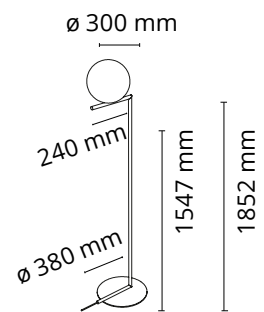

Are you a professional and your project needs consulting and support?

[BOOK AN APPOINTMENT](#)

Main specifications

EAN	8059607003183
Mounting	Floor
Environments	Indoor dry location
Light Source Type	Bulb
Lamp category	Halogen
Lamp holders	E27
Ilcos	HSGS
Number of heads	1
Power (W)	205

Physical

Colour	Black
Net weight (kg)	8.3
Package volume (m3)	0.19
IP internal	20

Download

[Mounting instructions](#) PDF

[Spare Parts](#) PDF

Photometric Files

[LDT / IES](#) LDT

Technical Drawings