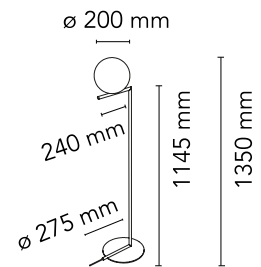

### Main specifications

EAN	8059607003084
Mounting	Floor
Environments	Indoor dry location
Light Source Type	Bulb
Lamp category	Halogen
Lamp holders	E14
Ilcos	HSGS
Number of heads	1
Power (W)	60

### Physical

Colour	Brass
Length (mm)	275
Net weight (kg)	4.9
Package height (mm)	0
Package width (mm)	0
Package length (mm)	0
Package volume (m3)	0.1
IP internal	20