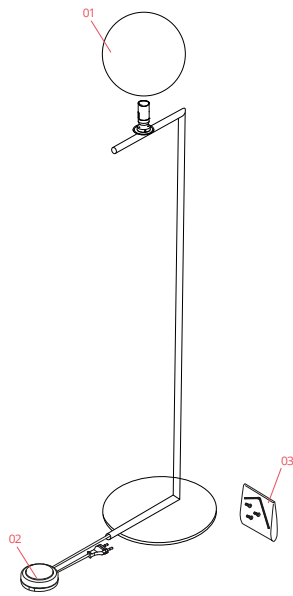

FLOS

F3173059 Brass

IC Lights Floor 1

Designed by Michael Anastassiades, 2014

Halogen - 60W

Floor lamp providing diffused light. Frame in brass, brushed and transparent varnished or chrome steel. Blown glass opal diffuser. Dimmer on the power chord.

RF32767

LED Lamp 9W E14 220-240V
2700K T28

NOT INCLUDED

RF32768

LED Lamp 9W E14 220-240V
3000K T28

Spare Parts

- | | | |
|-----|--|-----------|
| 01. | IC Lights 1 diffuser for brass version | F3136059 |
| 02. | Led rondo' dimmer 220/240v 40-250w 4-100w | RF28045 |
| 03. | Screw kit with allen key for base assembly | RF3130100 |