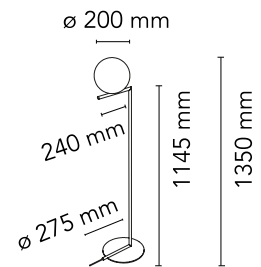

Are you a professional and your project needs consulting and support?

[BOOK AN APPOINTMENT](#)

Main specifications

EAN	8059607003084
Mounting	Floor
Environment	Indoor dry location
Light source type	Bulb
Lamp category	Halogen
Lamp holder	E14
Iicos	HSGS
Number of heads	1
Power (W)	60

Physical

Colour	Brass
Net weight (kg)	4.9
Package volume (m3)	0.1
IP	20

Download

[Mounting instructions](#)  PDF

[Spare Parts](#)  PDF

Photometric Files

[LDT / IES](#)  LDT

Technical Drawings