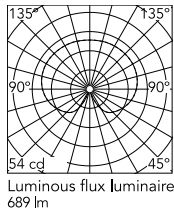

Schematic light drawing

Photometric

Lighting type	Total
Light distribution	Roto symmetric

Electrical

Insulation class	II
Frequency (Hz)	50/60
Main voltage (Vac)	220-240
LED voltage Vf (Vdc)	null
Dimmable	Yes
Dimming interface	Dimmer Integrated
Plug type	Type C
Batteries inside	No
Charging min time	No