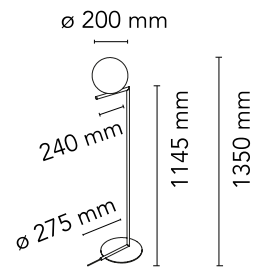

Are you a professional and your project needs consulting and support?

[BOOK AN APPOINTMENT](#)

Main specifications

EAN	8059607003084
Mounting	Floor
Environments	Indoor dry location
Light Source Type	Bulb
Lamp category	Halogen
Lamp holders	E14
Ilcos	HSGS
Number of heads	1
Power (W)	60

Physical

Colour	Brass
Net weight (kg)	4.9
Package volume (m3)	0.1
IP internal	20

Download

[Mounting instructions](#) PDF

[Spare Parts](#) PDF

Photometric Files

[LDT / IES](#) LDT

Technical Drawings