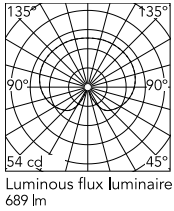

Schematic light drawing

Photometric

Lighting type	Total
Light distribution	Roto symmetric

Electrical

Insulation class	II
Frequency (Hz)	50/60
Main voltage (Vac)	220-240
Plug type	Type C
Batteries inside	No
Charging min time	No