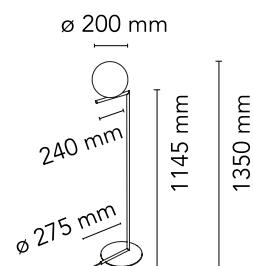

### Main specifications

EAN	8059607003077
Mounting	Floor
Environments	Indoor dry location
Light Source Type	Bulb
Lamp category	Halogen
Lamp holders	E14
Ilcos	HSGS
Number of heads	1
Power (W)	60

### Physical

Colour	Chrome
Length (mm)	275
Net weight (kg)	5.1
Package height (mm)	0
Package width (mm)	0
Package length (mm)	0
Package volume (m3)	0.1
IP internal	20