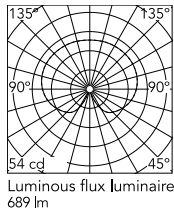

### Physical

Colour	Chrome
Length (mm)	275
Net weight (kg)	5.1
Package height (mm)	0
Package width (mm)	0
Package length (mm)	0
Package volume (m3)	0.1
IP internal	20

### Technical Drawings

[2D](#) ZIP

[3D](#) ZIP

[Bim](#) ZIP

## Schematic light drawing