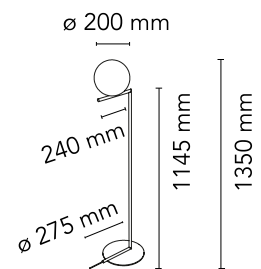

Are you a professional and your project needs consulting and support?

[BOOK AN APPOINTMENT](#)

Main specifications

EAN	8059607003053
Mounting	Floor
Environment	Indoor dry location
Light source type	Bulb
Lamp category	Halogen
Lamp holder	E14
Iicos	HSGS
Number of heads	1
Power (W)	60

Physical

Colour	Black
Net weight (kg)	5.1
IP	20
IP external	20

Download

[Mounting instructions](#) PDF

[Spare Parts](#) PDF

Photometric Files

[LDT / IES](#) LDT

Technical Drawings

[2D](#) ZIP

[3D](#) ZIP

Schematic light drawing

Luminous flux luminaire
689 lm

The above drawing is for illustrative purposes only and refers to product code: F31730WIC_F1_8W-LED

Photometric

Lighting type	Total
Light distribution	Roto symmetric