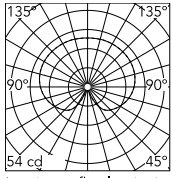

Physical

Colour	Black
Net weight (kg)	5.1
IP	20
IP external	20

Download

[Mounting instructions](#) PDF

[Spare Parts](#) PDF

Photometric Files

[LDT / IES](#) LDT

Technical Drawings

[2D](#) ZIP

[3D](#) ZIP

Schematic light drawing

Luminous flux luminaire
689 lm

The above drawing is for illustrative purposes only and refers to product code: F31730WIC_F1_8W-LED

Photometric

Lighting type	Total
Light distribution	Roto symmetric