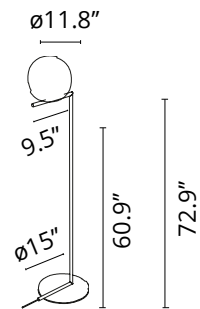

Download

Family spec sheet

↓ ZIP

Mounting instructions

↓ PDF

Are you a professional and your project needs consulting and support?

[BOOK AN APPOINTMENT](#)