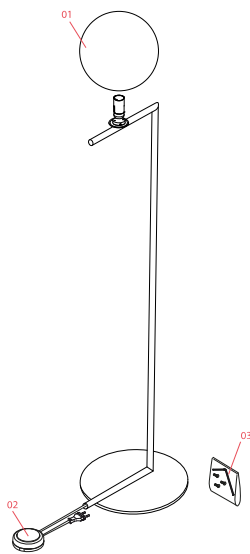

Bulbs

NOT INCLUDED

RF34655

15W E26 T38 Led Lamp

Spare Parts

- | | | |
|-----|--|-----------|
| 01. | IC Lights 2 diffuser for black version | F3137030 |
| 02. | 4W -25W Black Led Dimmer | RF28209 |
| 03. | Screw kit with allen key for base assembly | RF3130100 |