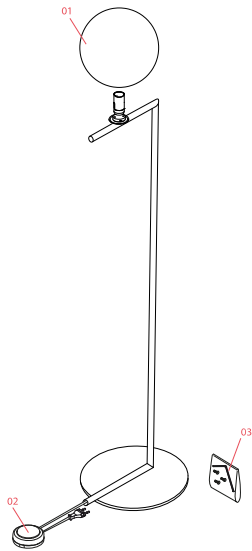

Spare Parts

01.	IC Lights 2 diffuser for chrome version	F3137057
02.	Led rondo' dimmer 220/240v 40-250w 4-100w	RF28045
03.	Screw kit with allen key for base assembly	RF3130100