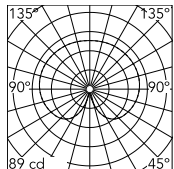

Physical

Colour	Chrome
Length (mm)	380
Cord colour	Black
Net weight (kg)	8.3
Package volume (m3)	0.19
IP internal	20

Download

[Mounting instructions](#) PDF

Photometric Files

[LDT / IES](#) LDT

Technical Drawings

[2D](#) ZIP

[3D](#) ZIP

[Bim](#) ZIP

Schematic light drawing

Luminous flux Luminaire
1252 lm

Photometric

Lighting type	Total
Light distribution	Roto symmetric
Extreme cut off	No

Electrical