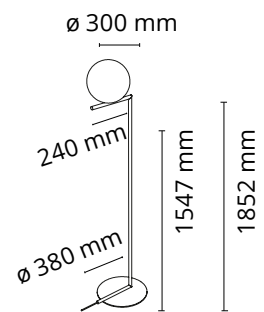

Are you a professional and your project needs consulting and support?

[BOOK AN APPOINTMENT](#)

Main specifications

EAN	8059607003206
Mounting	Floor
Environments	Indoor dry location
Light source type	Bulb
Light sources included	No
Lamp category	Halogen
Lamp holders	E27
Icos	HSGS
Number of lamps	1
Power (W)	205

Physical

Colour	Chrome
Length (mm)	380
Cord colour	Black
Net weight (kg)	8.3
Package volume (m3)	0.19
IP internal	20

Download

[Mounting instructions](#) PDF

Photometric Files

[LDT / IES](#) LDT

Technical Drawings

[2D](#) ZIP

[3D](#) ZIP

[Bim](#) ZIP

Schematic light drawing

Luminous flux Luminaire
1252 lm

Photometric

Lighting type	Total
Light distribution	Roto symmetric
Extreme cut off	No

Electrical