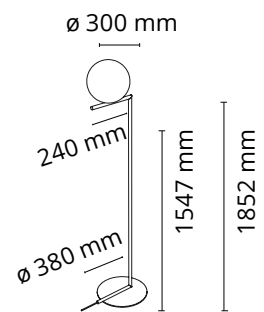

Are you a professional and your project needs consulting and support?

[BOOK AN APPOINTMENT](#)

Main specifications

EAN	8059607003183
Mounting	Floor
Environments	Indoor dry location
Light source type	Bulb
Light sources included	No
Lamp category	Halogen
Lamp holders	E27
Icos	HSGS
Number of lamps	1
Power (W)	205

Physical

Colour	Black
Length (mm)	380
Cord colour	Black
Net weight (kg)	8.3
Package volume (m3)	0.19
IP internal	20

Download

Mounting instructions [↓ PDF](#)

Photometric Files

LDT / IES [↓ LDT](#)

Technical Drawings