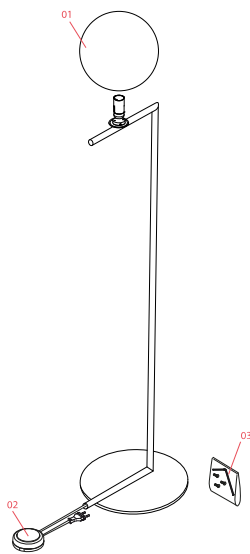

FLOS

■ F3174030 Black

IC Lights F2

Designed by Michael Anastassiades, 2014

Halogen - 205W

Floor lamp providing diffused light. Frame in brass, brushed and transparent varnished or chrome steel. Blown glass opal diffuser. Dimmer on the power chord.

RF32288

LED Lamp E27 15W 2700K T38

NOT INCLUDED

RF32289

LED Lamp E27 15W 3000K T38

Spare Parts

- | | | |
|-----|--|-----------|
| 01. | IC Lights 2 diffuser for black version | F3137030 |
| 02. | Led rondo' dimmer 220/240v 40-250w 4-100w | RF28045 |
| 03. | Screw kit with allen key for base assembly | RF3130100 |