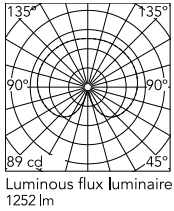

Schematic light drawing

Photometric

Lighting type	Total
Light distribution	Roto symmetric
Extreme cut off	No

Electrical

Insulation class	II
Frequency (Hz)	50/60
Main voltage (Vac)	220-240
Dimmable	Yes
Dimming interface	Dimmer Integrated
Plug type	Type C
Batteries inside	No