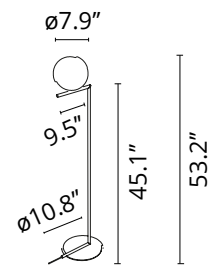

Download

Family spec sheet

Mounting instructions

Are you a professional and your project needs consulting and support?

[BOOK AN APPOINTMENT](#)

Main specifications

EAN	8059607011263
Mounting	Floor
Environments	Indoor dry location
Light Source Type	Bulb
Light sources included	No
Lamp category	Halogen
Lamp type	T4
Lamp holders	G9
Number of lamps	1
Power (W)	75

Physical

Color	Brass
Length (in)	10.83
Cord color	Black
Net weight (lb)	10.8
Package volume (in)	5874.72
IP internal	20

Photometric

Lighting type	Total
Light distribution	Asymmetric
Extreme cut off	No

Electrical