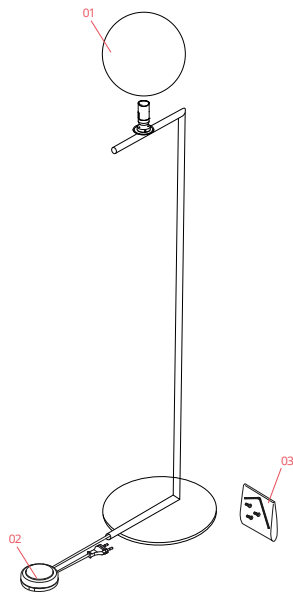

Spare Parts

01.	IC Lights 1 diffuser for brass version	F3136059
02.	4W -25W Black Led Dimmer	RF28209
03.	Screw kit with allen key for base assembly	RF3130100