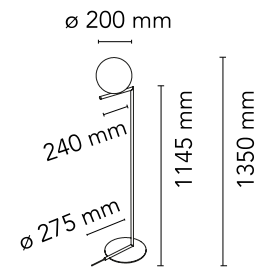

### Physical

Colour	Chrome
Length (mm)	275
Cord colour	Black
Net weight (kg)	5.1
Package volume (m3)	0.1
IP internal	20