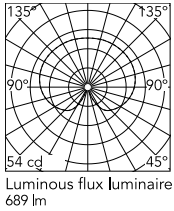

### Physical

Colour	Chrome
Length (mm)	275
Cord colour	Black
Net weight (kg)	5.1
Package volume (m3)	0.1
IP internal	20

### Technical Drawings

2D [↓ ZIP](#)

3D [↓ ZIP](#)

[Bim](#) [↓ ZIP](#)

IK  
07

## Schematic light drawing