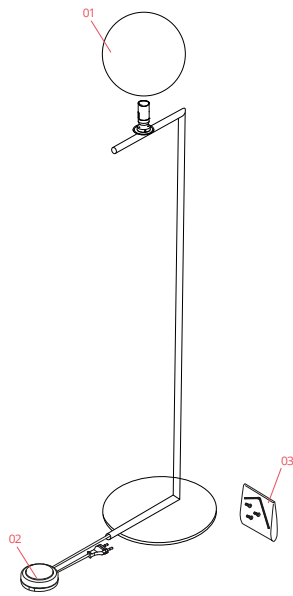

RF32290

LED Lamp E14 8W 2700K T28

NOT INCLUDED

RF32291

LED Lamp E14 8W 3000K T28

Spare Parts

- | | | |
|-----|--|-----------|
| 01. | IC Lights 1 diffuser for black version | F3136030 |
| 02. | Led rondo' dimmer 220/240v 40-250w 4-100w | RF28045 |
| 03. | Screw kit with allen key for base assembly | RF3130100 |