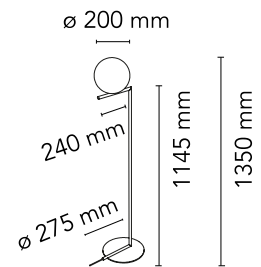

Are you a professional and your project needs consulting and support?

BOOK AN APPOINTMENT

Main specifications

EAN	8059607003053
Mounting	Floor
Environments	Indoor dry location
Light source type	Bulb
Light sources included	No
Lamp category	Halogen
Lamp holders	E14
Icos	HSGS
Number of lamps	1
Power (W)	60

Physical

Colour	Black
Length (mm)	275
Cord colour	Black
Net weight (kg)	5.1
Package volume (m3)	0.1
IP internal	20

Download

Mounting instructions [↓ PDF](#)

Photometric Files

LDT / IES [↓ LDT](#)

Technical Drawings