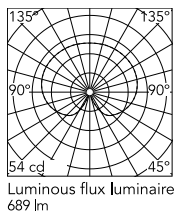

Schematic light drawing

Photometric

Lighting type	Total
Light distribution	Roto symmetric
Extreme cut off	No

Electrical

Insulation class	II
Frequency (Hz)	50/60
Main voltage (Vac)	220-240
Dimmable	Yes
Dimming interface	Dimmer Integrated
Plug type	Type C
Batteries inside	No