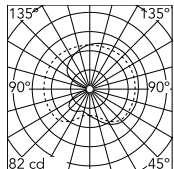

[2D](#) ZIP

[3D](#) ZIP

[Bim](#) ZIP

IK	IP
07	20

Schematic light drawing

Luminous flux Luminaire
689 lm

Photometric

Lighting type	Total
Light distribution	Asymmetric