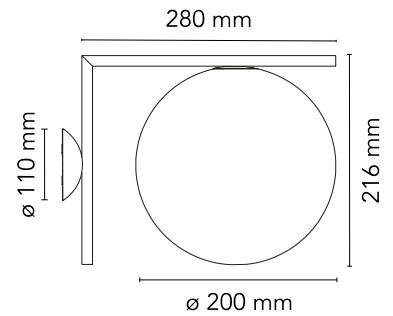

Are you a professional and your project needs consulting and support?

[BOOK AN APPOINTMENT](#)

Main specifications

EAN	8059607003527
Mounting	Ceiling and wall surface
Environments	Indoor dry location
Light Source Type	Bulb
Lamp category	Halogen
Lamp holders	E14
Ilcos	HSGS
Number of heads	1
Power (W)	60

Physical

Colour	Brass
Net weight (kg)	1.65
Package volume (m3)	0.04
IP internal	20

Download

[Mounting instructions](#) PDF

[Spare Parts](#) PDF

Photometric Files

[LDT / IES](#) LDT

Technical Drawings

[2D](#) ZIP

[3D](#) ZIP

[Bim](#) ZIP

IK	IP
07	20

Schematic light drawing

Luminous flux Luminaire
689 lm

Photometric

Lighting type	Total
Light distribution	Asymmetric