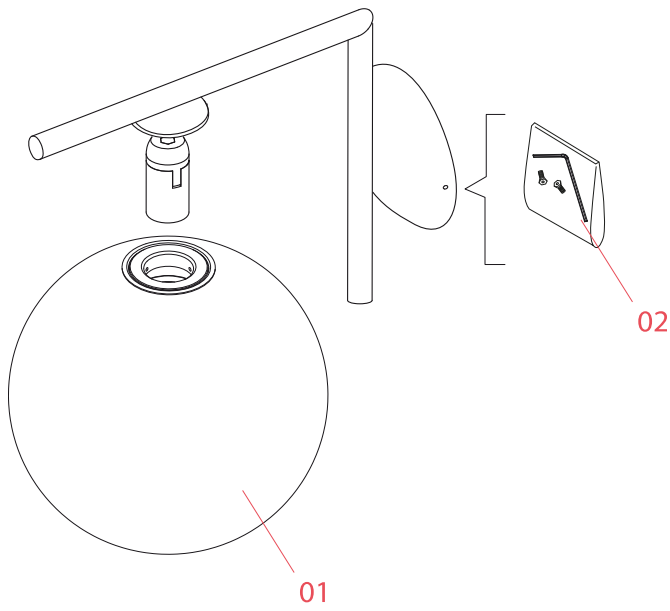

FLOS

F3178059 Brass

IC Lights Ceiling/Wall 1

Designed by Michael Anastassiades, 2014

Halogen - 60W

Wall-ceiling lamp providing diffused light. Frame in brass, brushed and transparent varnished or chrome steel. Blown glass opal diffuser.

RF32767

LED Lamp 9W E14 220-240V
2700K T28

NOT INCLUDED

RF32768

LED Lamp 9W E14 220-240V
3000K T28

Spare Parts

- | | | |
|-----|--|-----------|
| 01. | IC Lights 1 diffuser for brass version | F3136059 |
| 02. | Kit with screws and allen key | RF3160100 |