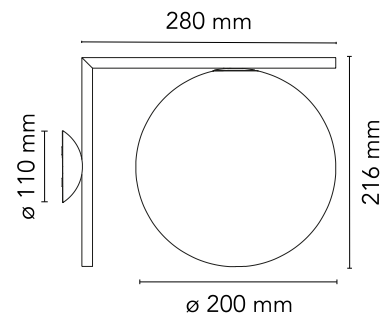

Are you a professional and your project needs consulting and support?

[BOOK AN APPOINTMENT](#)

Main specifications

EAN	8059607003510
Mounting	Ceiling and wall surface
Environments	Indoor dry location
Light Source Type	Bulb
Lamp category	Halogen
Lamp holders	E14
Ilcos	HSGS
Number of heads	1
Power (W)	60

Physical

Colour	Chrome
Net weight (kg)	1.85
Package volume (m3)	0.04
IP internal	20

Download

[Mounting instructions](#) PDF

[Spare Parts](#) PDF

Photometric Files

[LDT / IES](#) LDT

Technical Drawings

[2D](#) ZIP

[3D](#) ZIP

[Bim](#) ZIP

IK	IP
07	20

Schematic light drawing

Photometric

Lighting type	Total
Light distribution	Asymmetric

Electrical