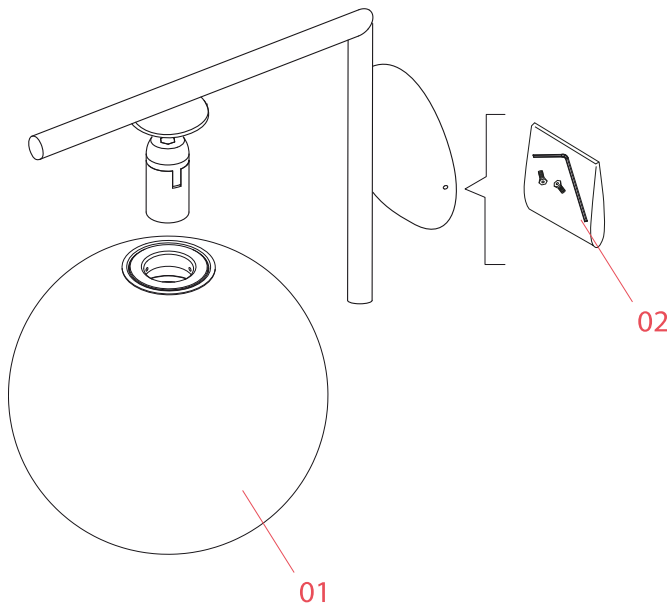

RF32767

LED Lamp 9W E14 220-240V
2700K T28

NOT INCLUDED

RF32768

LED Lamp 9W E14 220-240V
3000K T28

Spare Parts

- | | | |
|-----|---|-----------|
| 01. | IC Lights 1 diffuser for chrome version | F3136057 |
| 02. | Kit with screws and allen key | RF3160100 |