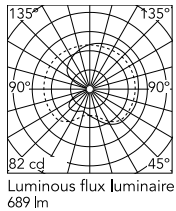

Physical

Colour	Chrome
Net weight (kg)	1.85
Package volume (m3)	0.04
IP internal	20

Download

[Mounting instructions](#) PDF

[Spare Parts](#) PDF

Photometric Files

[LDT / IES](#) LDT

Technical Drawings

[2D](#) ZIP

[3D](#) ZIP

[Bim](#) ZIP

IK	IP
07	20

Schematic light drawing

Photometric

Lighting type	Total
Light distribution	Asymmetric

Electrical