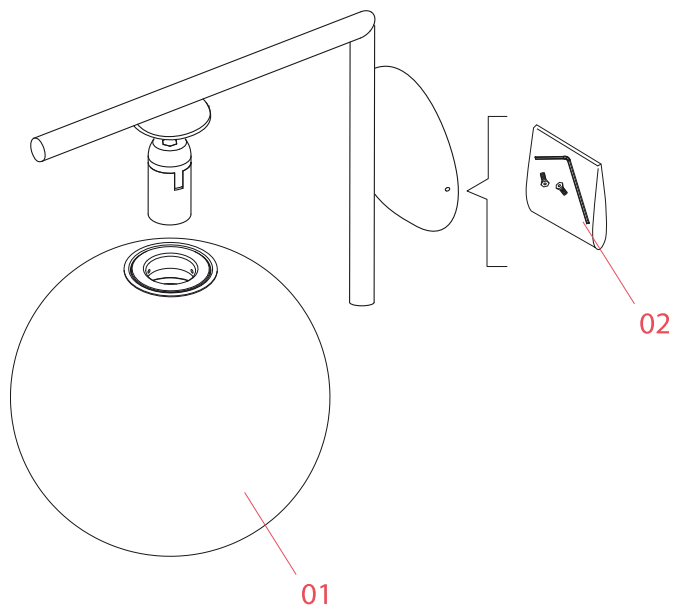

RF32767

LED Lamp 9W E14 220-240V
2700K T28

NOT INCLUDED

RF32768

LED Lamp 9W E14 220-240V
3000K T28

Spare Parts

- | | | |
|-----|--|-----------|
| 01. | IC Lights 1 diffuser for black version | F3136030A |
| 02. | Kit with screws and allen key | RF3160100 |