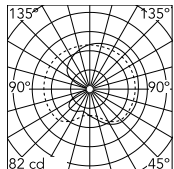

[2D](#) ZIP

[3D](#) ZIP

[Bim](#) ZIP

IK	IP
07	20

Schematic light drawing

Photometric

Lighting type	Total
Light distribution	Asymmetric

Electrical