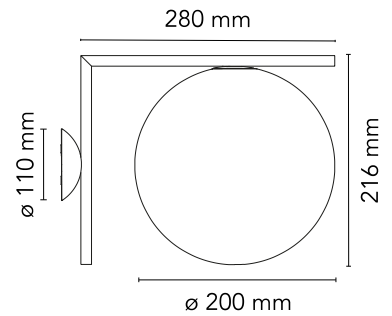

Are you a professional and your project needs consulting and support?

[BOOK AN APPOINTMENT](#)

Main specifications

EAN	8059607003497
Mounting	Ceiling and wall surface
Environments	Indoor dry location
Light Source Type	Bulb
Lamp category	Halogen
Lamp holders	E14
Ilcos	HSGS
Number of heads	1
Power (W)	60

Physical

Colour	Black
Net weight (kg)	1.85
Package volume (m3)	0.04
IP internal	20

Download

[Mounting instructions](#) PDF

[Spare Parts](#) PDF

Photometric Files

[LDT / IES](#) LDT

Technical Drawings

[2D](#) ZIP

[3D](#) ZIP

[Bim](#) ZIP

IK	IP
07	20

Schematic light drawing

Photometric

Lighting type	Total
Light distribution	Asymmetric

Electrical