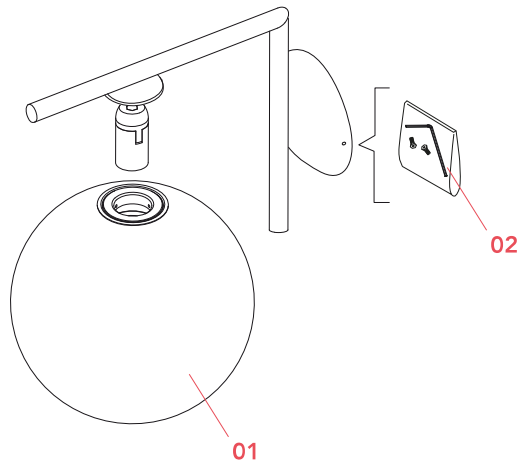

RF32288

LED Lamp E27 15W 2700K T38

NOT INCLUDED

RF32289

LED Lamp E27 15W 3000K T38

Spare Parts

- | | | |
|-----|--|-----------|
| 01. | IC Lights 2 diffuser for brass version | F3137059 |
| 02. | Kit with screws and allen key | RF3160100 |