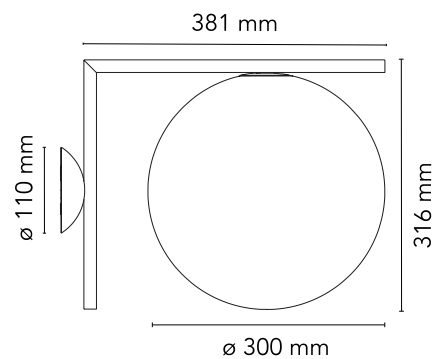

Are you a professional and your project needs consulting and support?

[BOOK AN APPOINTMENT](#)

Main specifications

Mounting	Ceiling, Wall
Environments	Indoor dry location
Light source type	Bulb
Light sources included	No
Lamp category	Halogen
Lamp holders	E27
Ilcos	HSGS
Number of lamps	1
Power (W)	205

Physical

Colour	Brass
Length (mm)	281
Net weight (kg)	2.75
Package volume (m3)	0.08
IP internal	20

Download

[Mounting instructions](#)  PDF

Photometric Files

[LDT / IES](#)  LDT

Technical Drawings

[2D](#)  ZIP