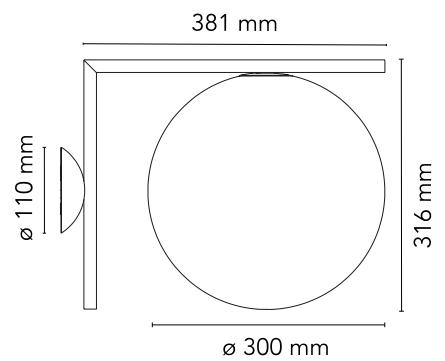

Are you a professional and your project needs consulting and support?

[BOOK AN APPOINTMENT](#)

Main specifications

| | |
|-------------------|--------------------------|
| Mounting | Ceiling and wall surface |
| Environments | Indoor dry location |
| Light Source Type | Bulb |
| Lamp category | Halogen |
| Lamp holders | E27 |
| Ilcos | HSGS |
| Number of heads | 1 |
| Power (W) | 205 |

Physical

| | |
|---------------------|-------|
| Colour | Brass |
| Net weight (kg) | 2.75 |
| Package volume (m3) | 0.08 |
| IP internal | 20 |

Download

[Mounting instructions](#) PDF

[Spare Parts](#) PDF