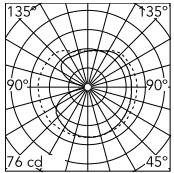

Schematic light drawing

Photometric

Lighting type	Total
Light distribution	Asymmetric
Extreme cut off	No

Electrical

Insulation class	I
Frequency (Hz)	50/60
Main voltage (Vac)	220-250
Dimmable	Yes
Dimming interface	Remote Dimmable (Dimmer Not Included)
Batteries inside	No