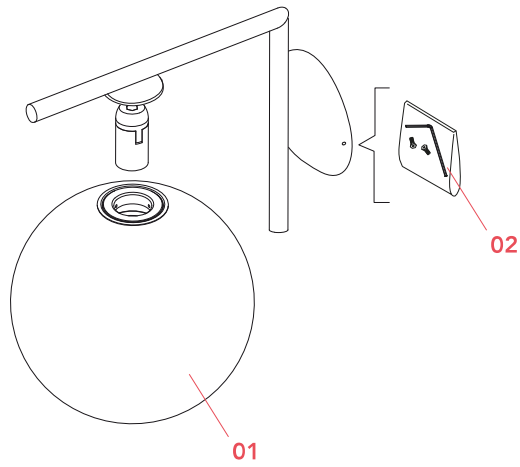

RF32288

LED Lamp E27 15W 2700K T38

NOT INCLUDED

RF32289

LED Lamp E27 15W 3000K T38

Spare Parts

- | | | |
|-----|----------------------------------------|-----------|
| 01. | IC Lights 2 diffuser for brass version | F3137059 |
| 02. | Kit with screws and allen key | RF3160100 |