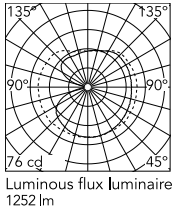

### Physical

Colour	Chrome
Length (mm)	281
Net weight (kg)	2.7
Package volume (m3)	0.08
IP internal	20

### Technical Drawings

2D [↓ ZIP](#)

3D [↓ ZIP](#)

[Bim](#) [↓ ZIP](#)

## Schematic light drawing