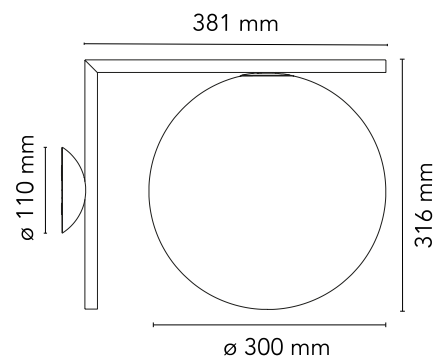

### Physical

Colour	Chrome
Length (mm)	281
Net weight (kg)	2.7
Package volume (m3)	0.08
IP internal	20