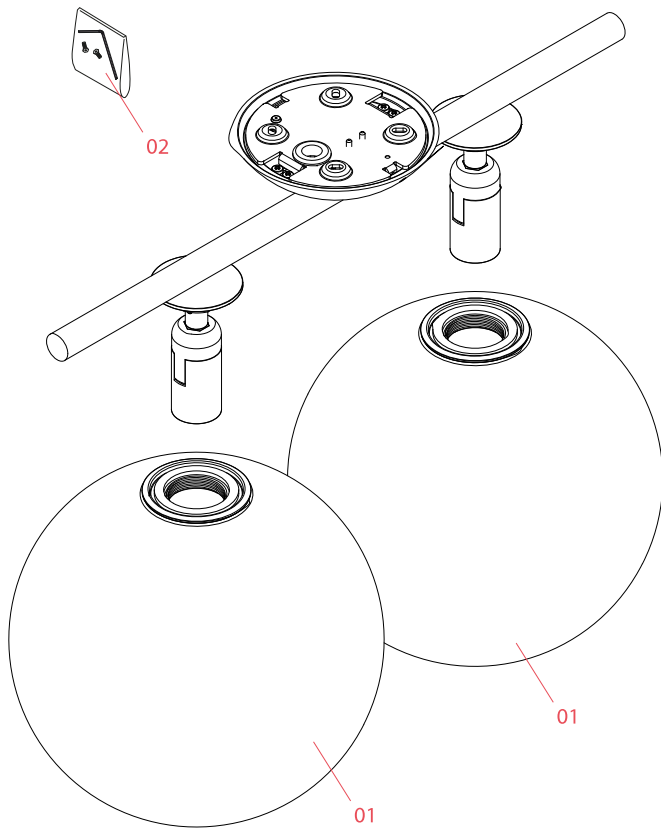

FLOS

FU315757 Chrome

IC Lights C/W1 Double

Designed by Michael Anastassiades, 2020

Halogen - 2 x 75W

The latest addition to the IC Lights Collection: New IC Lights Ceiling/Wall Double comes with a double light source providing diffused light. The modern ceiling and wall sconce fixture gives a sense of serene calm and elegance to any stairwell, entryways, or hallway. New IC Lights Ceiling/Wall Double can be mounted on any wall or on the ceiling. Frame available in brass, black, chrome, and our newly launched red burgundy finish. Blown glass opal diffuser. Available in two sizes. Inspiration behind the design: Poise is powerful: That's the message Michael Anastassiades offers with his IC Light Series. From the skillful balance of the sphere and baton that invokes thoughts of a dexterous juggler's act to the lamp's name-IC, a reference to the identity code used to evaluate immigrants entering the UK-the designer makes a commanding statement. The IC Lights collection showcases designer Michael Anastassiades' love of industrial simplicity as well as his profound technical skill.

Download

Mounting instructions

Are you a professional and your project needs consulting and support?

[BOOK AN APPOINTMENT](#)

Main specifications

Mounting	Ceiling, Wall
Environments	Indoor dry location
Light Source Type	Bulb
Light sources included	No
Lamp category	Halogen
Lamp type	T4
Lamp holders	G9
Number of lamps	2
Power (W)	75

Physical

Color	Chrome
Length (in)	9.65
Net weight (lb)	5.95
Package volume (in)	3564.9
IP internal	20

Photometric

Lighting type	Total
Light distribution	Symmetric
Extreme cut off	No

Electrical

Insulation class	II
Frequency (Hz)	60
Main voltage (Vac)	120
Dimmable	Yes
Dimming interface	Remote Dimmable (Dimmer Not Included)
Batteries inside	No

Bulbs

NOT INCLUDED

RF34658

60W G9 Frosted Halogen Lamp

Spare Parts

- | | | |
|-----|---|-----------|
| 01. | IC Lights 1 diffuser for chrome version | F3136057 |
| 02. | Kit with screws and allen key | RF3160100 |