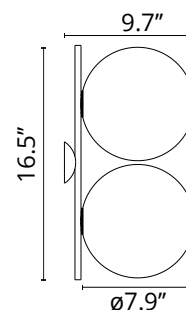

FLOS

FU315757 Chrome

IC Lights C/W1 Double

Designed by Michael Anastassiades, 2020

Halogen - 2 x 75W

The latest addition to the IC Lights Collection: New IC Lights Ceiling/Wall Double comes with a double light source providing diffused light. The modern ceiling and wall sconce fixture gives a sense of serene calm and elegance to any stairwell, entryways, or hallway. New IC Lights Ceiling/Wall Double can be mounted on any wall or on the ceiling. Frame available in brass, black, chrome, and our newly launched red burgundy finish. Blown glass opal diffuser. Available in two sizes. Inspiration behind the design: Poise is powerful: That's the message Michael Anastassiades offers with his IC Light Series. From the skillful balance of the sphere and baton that invokes thoughts of a dexterous juggler's act to the lamp's name-IC, a reference to the identity code used to evaluate immigrants entering the UK-the designer makes a commanding statement. The IC Lights collection showcases designer Michael Anastassiades' love of industrial simplicity as well as his profound technical skill.

Physical

Color	Chrome
Length (in)	9.65
Net weight (lb)	5.95
Package volume (in)	3564.9
IP internal	20

Photometric

Lighting type	Total
Light distribution	Symmetric
Extreme cut off	No

Electrical

Insulation class	II
Frequency (Hz)	60
Main voltage (Vac)	120
Dimmable	Yes
Dimming interface	Remote Dimmable (Dimmer Not Included)
Batteries inside	No