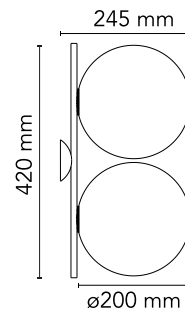

FLOS

F3157059 Brass

IC Lights C/W1 Double

Designed by Michael Anastassiades, 2020

Halogen - 2 x 60W - CRI> 95

Wall-ceiling lamp providing diffused light. Frame in brass, brushed and transparent varnished or chrome steel. Blown glass opal diffuser.

Are you a professional and your project needs consulting and support?

[BOOK AN APPOINTMENT](#)

Main specifications

EAN	8059607000069
Mounting	Ceiling and wall surface
Environments	Indoor dry location
Light Source Type	Bulb
Lamp category	Halogen
Lamp holders	E14
Iicos	HSGS
Number of heads	2
Power (W)	60

Physical

Colour	Brass
Net weight (kg)	2.3
Package volume (m3)	0.06
IP internal	20

Download

[Mounting instructions](#) PDF

[Spare Parts](#) PDF

Photometric Files

[LDT / IES](#) LDT