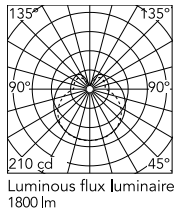

Photometric Files

[LDT / IES](#)  LDT

Technical Drawings

[Bim](#)  ZIP

| | |
|----|----|
| IK | IP |
| 07 | 20 |

Schematic light drawing

Photometric

| | |
|--------------------|-----------|
| Lighting type | Total |
| Light distribution | Symmetric |
| CCT (K) | 2700 |
| CRI> | 95 |