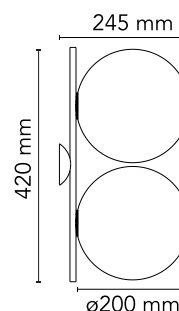

FLOS

F3157057 Chrome

IC Lights C/W1 Double

Designed by Michael Anastassiades, 2020

Halogen - 2 x 60W - 2700K - CRI> 95

Wall-ceiling lamp providing diffused light. Frame in brass, brushed and transparent varnished or chrome steel. Blown glass opal diffuser.

Are you a professional and your project needs consulting and support?

[BOOK AN APPOINTMENT](#)

Main specifications

| | |
|-------------------|--------------------------|
| EAN | 8059607000052 |
| Mounting | Ceiling and wall surface |
| Environments | Indoor dry location |
| Light Source Type | Bulb |
| Lamp category | Halogen |
| Lamp holders | E14 |
| Ilcos | HSGS |
| Number of heads | 2 |
| Power (W) | 60 |

Physical

| | |
|---------------------|--------|
| Colour | Chrome |
| Net weight (kg) | 2.7 |
| Package volume (m3) | 0.06 |
| IP internal | 20 |

Download

[Mounting instructions](#)  PDF

[Spare Parts](#)  PDF