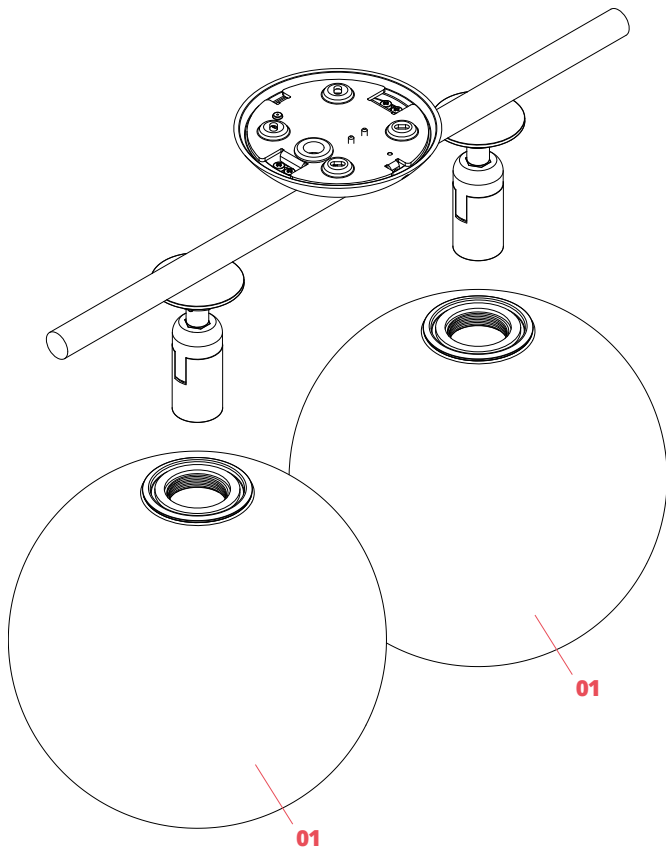

FLOS

F3157057 Chrome

IC Lights C/W1 Double

Designed by Michael Anastassiades, 2020

Halogen - 2 x 60W - 2700K - CRI> 95

Wall-ceiling lamp providing diffused light. Frame in brass, brushed and transparent varnished or chrome steel. Blown glass opal diffuser.

RF32290

LED Lamp E14 8W 2700K T28

NOT INCLUDED

RF32767

LED Lamp 9W E14 220-240V
2700K T28

Spare Parts

- 01. IC Lights 1 diffuser for chrome version F3136057
- 02. Kit with screws and allen key RF3160100

DOWNLOAD