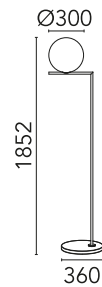

Main specifications

Mounting	Floor
Environments	Outdoor wet location
Lamp category	LED retrofit
Iicos	No

Physical

Colour	Black/Black Lava
Trim	No
Orientation	Fixed
Net weight (kg)	10
IP internal	65

Download

[Mounting instructions](#) ZIP

Photometric Files

[LDT / IES](#) ZIP

Technical Drawings

[2D](#) ZIP

[3D](#) ZIP

[Bim](#) ZIP