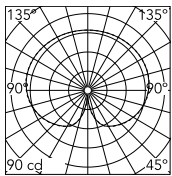

Schematic light drawing

Luminous flux luminaire
1400 lm