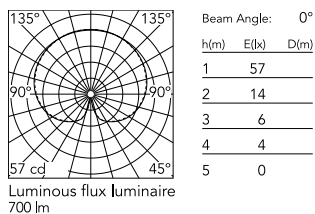

Physical

Colour	Brass
Trim	No
Orientation	Fixed
Net weight (kg)	4.49
IP internal	65

Download

Mounting instructions [↓ ZIP](#)

Photometric Files

LDT / IES [↓ ZIP](#)

Technical Drawings

2D [↓ ZIP](#)

3D [↓ ZIP](#)

[Bim](#) [↓ ZIP](#)

Ecodesign and Energy Labelling

Replaceable (LED only) light source by an end-user

Schematic light drawing

Photometric

Lighting type	Direct
Light distribution	Symmetric
Extreme cut off	No