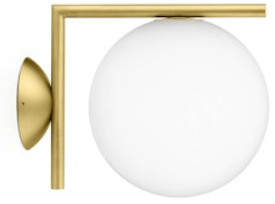

FLOS

F012H00C059 Brass

IC C/W1 Outdoor NEW

Designed by Michael Anastassiades, 2019

Light source excluded. Optional LED bulb sold separately. Wall mounting system contains the wiring system. Watertight cable gland included.

Are you a professional and your project needs consulting and support?

[BOOK AN APPOINTMENT](#)

Main specifications

EAN	8054793222035
Mounting	Ceiling, Wall
Environments	Indoor Outdoor wet location
Light source type	Bulb
Light sources included	No
Number of lamps	1

Physical

Colour	Brass
Trim	No
Orientation	Fixed
Net weight (kg)	4.49
IP internal	65

Download

Mounting instructions [↓ ZIP](#)

Photometric Files

LDT / IES [↓ ZIP](#)

Technical Drawings

2D [↓ ZIP](#)