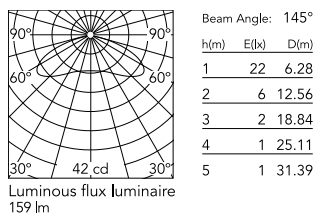

Physical

Colour	Raw Aluminium
Length (mm)	155
Net weight (kg)	0.67
Package height (cm)	35
Package width (cm)	20
Package length (cm)	20
Package volume (m3)	0.02
IP internal	54

Download

Mounting instructions [↓ PDF](#)

Photometric Files

LDT / IES [↓ ZIP](#)

Technical Drawings

2D [↓ ZIP](#)

3D [↓ ZIP](#)

Schematic light drawing

Photometric

Lighting type	Direct
Light distribution	Roto symmetric
CCT (K)	2700
CRI>	90
McAdam steps (SDCM)	3
Rf fidelity index	93
Rg gamut index	100
Beam angle C0-180 (°)	144
Beam angle C90-270 (°)	144