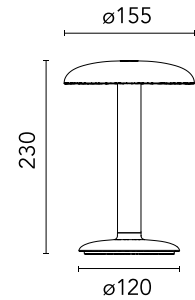

Are you a professional and your project needs consulting and support?

[BOOK AN APPOINTMENT](#)

Main specifications

Mounting	Table
LED type	Top LED
Lamp category	LED
Number of heads	1
Power (W)	2.3
System power (W)	2.3
Source flux (lm)	221
System flux (lm)	159
Efficacy (lm/W)	69

Physical

Colour	Raw Aluminium
Length (mm)	155
Net weight (kg)	0.67
Package height (cm)	35
Package width (cm)	20
Package length (cm)	20
Package volume (m3)	0.02
IP internal	54

Download

Mounting instructions [↓ PDF](#)