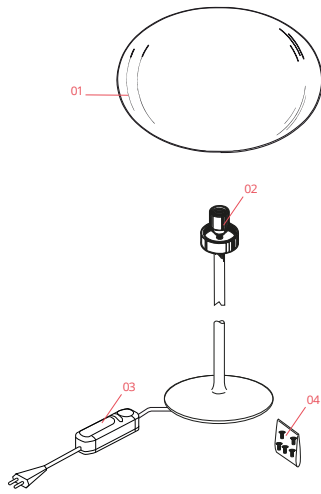

FLOS

■ F3020031 Matte Black

Glo-Ball Table 1

Designed by Jasper Morrison, 1998

Halogen - 150W

Table/desk lamp providing diffused light. Diffuser consisting of an externally acid-etched, hand blown, flashed opaline glass and a die-cast threaded ring nut with alodine plating finish. Gray or black painted high-thickness steel base and stem and die-cast aluminum diffuser support. On the cable there is the electronic dimmer which allows the regulation of light brightness.

Technical Drawings

2D [↓ ZIP](#)

3D [↓ ZIP](#)

[Bim](#) [↓ ZIP](#)

Schematic light drawing

Photometric

Lighting type	Total
Light distribution	Symmetric
Extreme cut off	No

Electrical

NOT INCLUDED

RF32289

LED Lamp E27 15W 3000K T38

Spare Parts

- | | | |
|-----|-----------------------------------|-----------|
| 01. | Glo-Ball 1 opal diffuser. Black | F3050031 |
| | Base | |
| 02. | New version lamp holder | RF2500200 |
| 03. | Black Dimmer Switch | RF28206 |
| 04. | Kit of 5 white feed pads for base | RF3020100 |