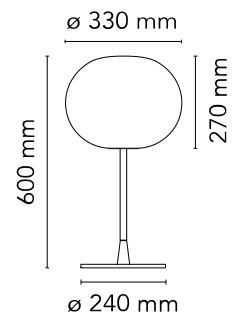

FLOS

■ F3020031 Matte Black

Glo-Ball Table 1

Designed by Jasper Morrison, 1998

Halogen - 150W

Table/desk lamp providing diffused light. Diffuser consisting of an externally acid-etched, hand blown, flashed opaline glass and a die-cast threaded ring nut with alodine plating finish. Gray or black painted high-thickness steel base and stem and die-cast aluminum diffuser support. On the cable there is the electronic dimmer which allows the regulation of light brightness.

Are you a professional and your project needs consulting and support?

[BOOK AN APPOINTMENT](#)

Main specifications

EAN	8059607002278
Mounting	Table
Environments	Indoor dry location
Light source type	Bulb
Light sources included	No
Lamp category	Halogen
Lamp holders	E27
Icos	HSGS
Number of lamps	1
Power (W)	150

Physical

Colour	Matte Black
Length (mm)	330
Cord colour	Black
Cord length (mm)	1900
Net weight (kg)	6.7
Package volume (m3)	0.13
IP internal	20

Download

Mounting instructions [↓ PDF](#)

Photometric Files

LDT / IES [↓ LDT](#)

Technical Drawings

2D [↓ ZIP](#)

3D [↓ ZIP](#)

[Bim](#) [↓ ZIP](#)

Schematic light drawing

Photometric

Lighting type	Total
Light distribution	Symmetric
Extreme cut off	No

Electrical