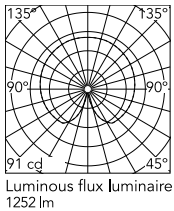

Physical

Colour	Matte Black
Length (mm)	330
Cord colour	Black
Cord length (mm)	1900
Net weight (kg)	6.7
Package volume (m3)	0.13
IP internal	20

Download

Mounting instructions [↓ PDF](#)

Photometric Files

LDT / IES [↓ LDT](#)

Technical Drawings

2D [↓ ZIP](#)

3D [↓ ZIP](#)

[Bim](#) [↓ ZIP](#)

Schematic light drawing

Photometric

Lighting type	Total
Light distribution	Symmetric
Extreme cut off	No

Electrical